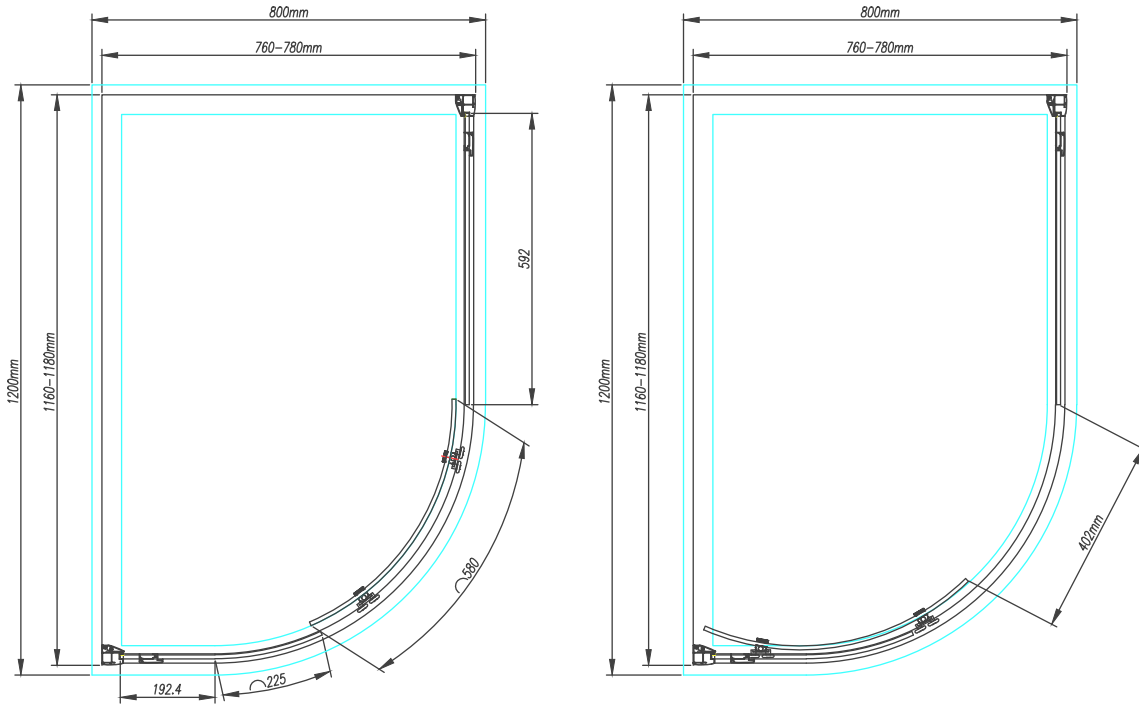

Size (mm) - 1200 x 800

Lifetime Guarantee (Subject to within Terms and Conditions)

- **8mm** Toughened Safety Glass to EN12150 and CE Approved (8mm Fixed and 8mm Moving Glass)
- MYSHIELD Easy Clean Glass and High Polished Chrome Profiles
- 1950mm High
- Smooth Glide Double Quick Release Stainless Steel Rollers
- Quality Chrome Double Handle
- Concealed Cover Strips
- Reversible Door & Easy to Install
- Extension Profile Available – Extra 20mm

All shower doors, wetroom panels & bath screens feature MyShield Easy Clean Glass, this helps to prevent the build up of lime scale, dirt and soap allowing the glass to be easily cleaned.

The information contained on this page was correct at date of issue. Fitting dimensions are provided as a guide only. Some variation may occur due to manufacturing tolerances. We pursue a policy of continuing improvement in design and performance of our products and so reserve the right to change specifications without prior notice.