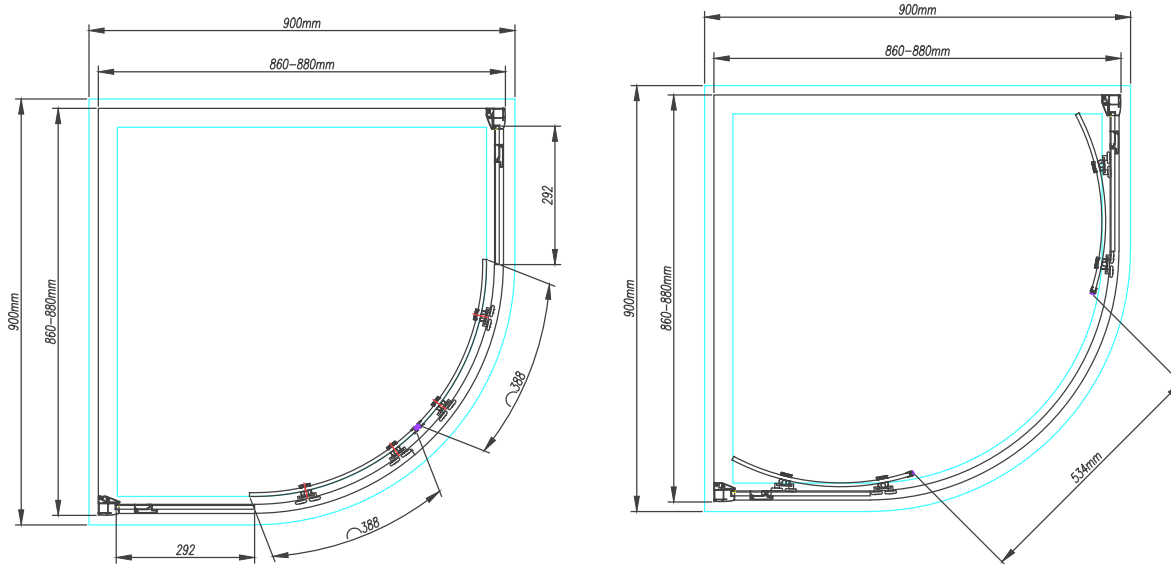

Size (mm) - 900

Lifetime Guarantee (Subject to within Terms and Conditions)

- **8mm** Toughened Safety Glass to EN12150 and CE Approved (8mm Fixed and 8mm Moving Glass)
- MYSHIELD Easy Clean Glass and High Polished Chrome Profiles
- 1950mm High
- Chrome Magnetic Closing Strips
- Smooth Glide Double Quick Release Stainless Steel Rollers
- Quality Chrome Double Handle
- Concealed Cover Strips
- Reversible Door & Easy to Install
- Extension Profile Available - Extra 20mm

All shower doors, wetroom panels & bath screens feature MyShield Easy Clean Glass, this helps to prevent the build up of lime scale, dirt and soap allowing the glass to be easily cleaned.

The information contained on this page was correct at date of issue. Fitting dimensions are provided as a guide only. Some variation may occur due to manufacturing tolerances. We pursue a policy of continuing improvement in design and performance of our products and so reserve the right to change specifications without prior notice.