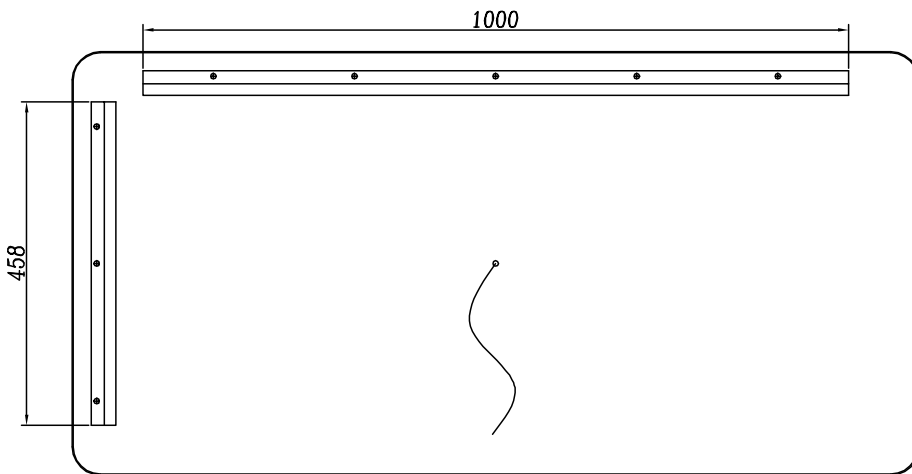

FRONT VIEW

BACK VIEW

Size: H 600 x W 1200 x 33mm

- Black Frame LED Mirror
- Multi Functional Contactless Sensor Controls Light from Cool - Warm & Brightness with Memory Function
- Landscape or Portrait
- Heated Demister Pad
- IP44
- Lumens (Lm) 3366
- Kelvins (k) 3000-6000K