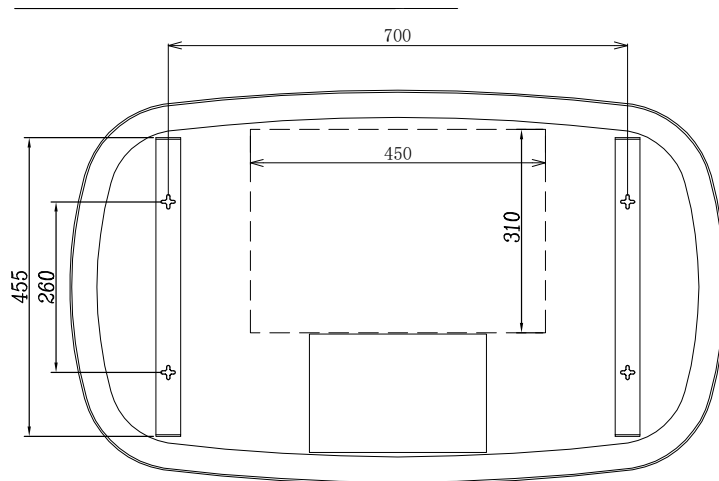

**FRONT  
VIEW**

**SIDE  
VIEW**

**BACK  
VIEW**

Size: H 600 x W 1000 x 30mm

- LED Slimline Mirror
- Multi Functional Contactless Sensor Controls Light - Warm & Brightness with Memory Function
- Ambient Lighting
- Landscape or Portrait
- Heated Demister Pad
- IP44
- Lumens (Lm) 2652
- Kelvins (k) 3000-6000K