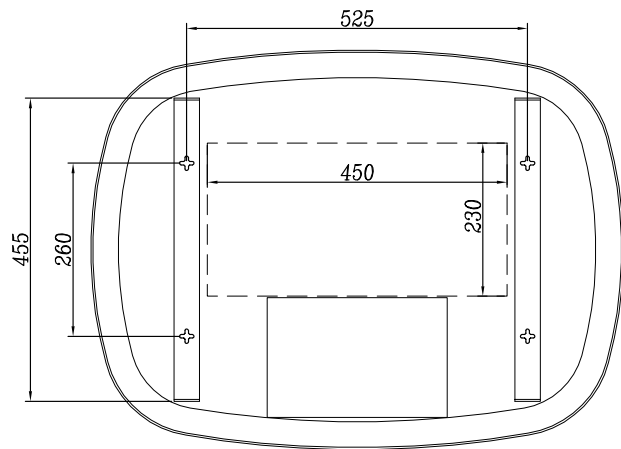

FRONT VIEW

SIDE VIEW

BACK VIEW

Size: H 600 x W 800 x 30mm

- LED Slimline Mirror
- Multi Functional Contactless Sensor Controls Light from Cool - Warm & Brightness with Memory Function
- Ambient Lighting
- Landscape or Portrait
- Heated Demister Pad
- IP44
- Lumens (Lm) 2346
- Kelvins (k) 3000-6000K