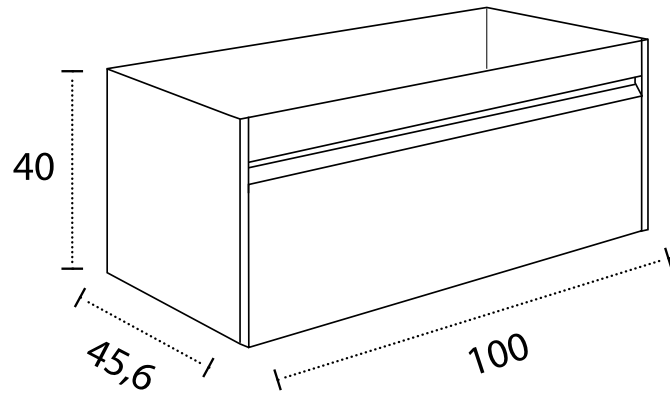

SIZE: H 419 x W 1010 x D 460mm

UNIT FINISH: Gloss/Matt/Wood

Unit available in the following

The information contained on this page was correct at date of issue. Fitting dimensions are provided as a guide only. Some variation may occur due to manufacturing tolerances. We pursue a policy of continuing improvement in design and performance of our products and so reserve the right to change specifications without prior notice.