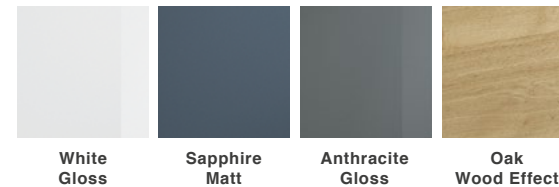

SIZE: H 419 x W 1010 x D 460mm

UNIT FINISH: Gloss/Matt/Wood

Unit available in the following

The information contained on this page was correct at date of issue. Fitting dimensions are provided as a guide only. Some variation may occur due to manufacturing tolerances. We pursue a policy of continuing improvement in design and performance of our products and so reserve the right to change specifications without prior notice.