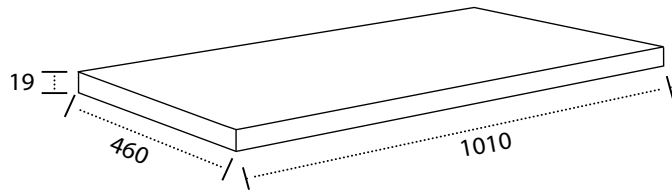

SIZE: H 419 x W 1010 x D 460mm

UNIT FINISH: Gloss/Matt/Wood

Unit available in the following

The information contained on this page was correct at date of issue. Fitting dimensions are provided as a guide only. Some variation may occur due to manufacturing tolerances. We pursue a policy of continuing improvement in design and performance of our products and so reserve the right to change specifications without prior notice.