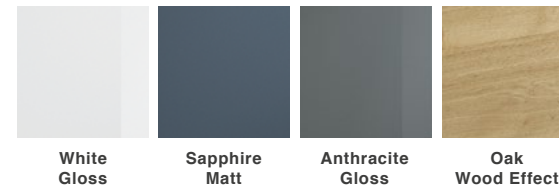

**SIZE:** H 419 x W 710 x D 460mm

**UNIT FINISH:** Gloss/Matt/Wood

Unit available in the following

The information contained on this page was correct at date of issue. Fitting dimensions are provided as a guide only. Some variation may occur due to manufacturing tolerances. We pursue a policy of continuing improvement in design and performance of our products and so reserve the right to change specifications without prior notice.