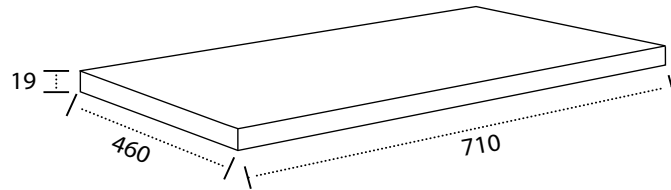

**SIZE:** H 419 x W 710 x D 460mm

**UNIT FINISH:** Gloss/Matt/Wood

Unit available in the following

The information contained on this page was correct at date of issue. Fitting dimensions are provided as a guide only. Some variation may occur due to manufacturing tolerances. We pursue a policy of continuing improvement in design and performance of our products and so reserve the right to change specifications without prior notice.