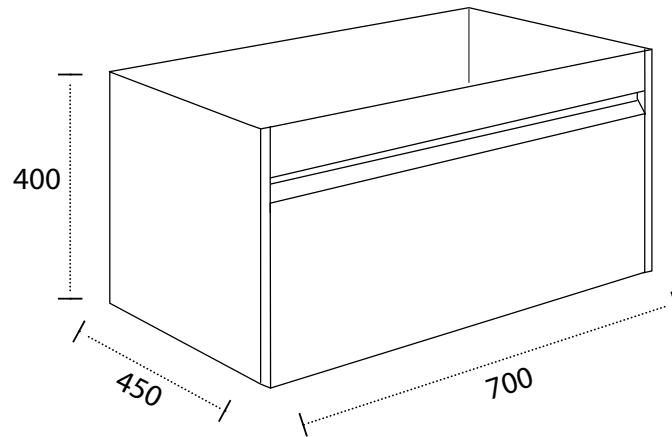

**SIZE:** H 419 x W 710 x D 460mm

**UNIT FINISH:** Gloss/Matt/Wood

Unit available in the following

The information contained on this page was correct at date of issue. Fitting dimensions are provided as a guide only. Some variation may occur due to manufacturing tolerances. We pursue a policy of continuing improvement in design and performance of our products and so reserve the right to change specifications without prior notice.