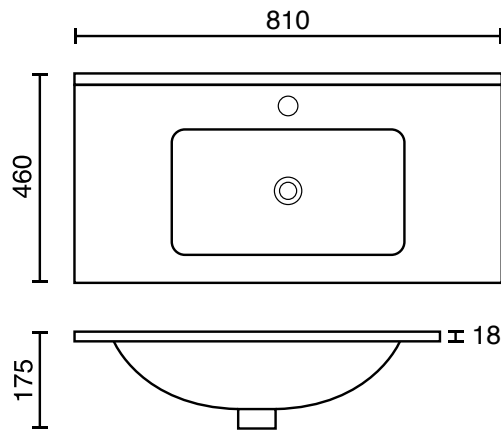

SIZE: H 518 x W 810 x D 460mm

TAP HOLE(S): One

BASIN MATERIAL: Ceramic

UNIT FINISH: Gloss/Matt/Wood

Unit available in the following

The information contained on this page was correct at date of issue. Fitting dimensions are provided as a guide only. Some variation may occur due to manufacturing tolerances. We pursue a policy of continuing improvement in design and performance of our products and so reserve the right to change specifications without prior notice.