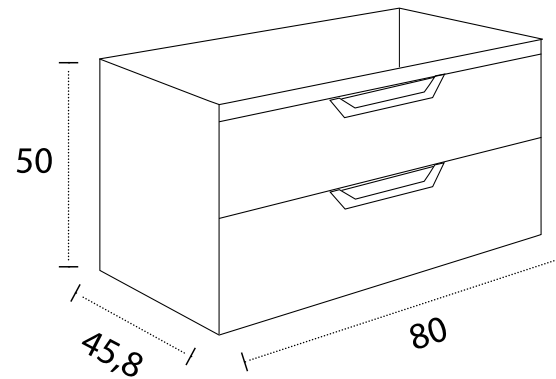

SIZE: H 518 x W 810 x D 460mm

TAP HOLE(S): One

BASIN MATERIAL: Ceramic

UNIT FINISH: Gloss/Matt/Wood

Unit available in the following

The information contained on this page was correct at date of issue. Fitting dimensions are provided as a guide only. Some variation may occur due to manufacturing tolerances. We pursue a policy of continuing improvement in design and performance of our products and so reserve the right to change specifications without prior notice.