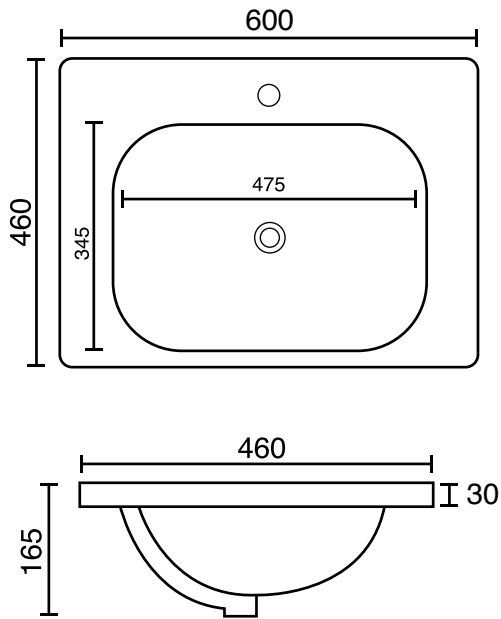

SIZE: H 530 x W 600 x D 460mm

TAP HOLE(S): One

BASIN MATERIAL: Ceramic

UNIT FINISH: Gloss/Matt/Wood

Unit available in the following

The information contained on this page was correct at date of issue. Fitting dimensions are provided as a guide only. Some variation may occur due to manufacturing tolerances. We pursue a policy of continuing improvement in design and performance of our products and so reserve the right to change specifications without prior notice.