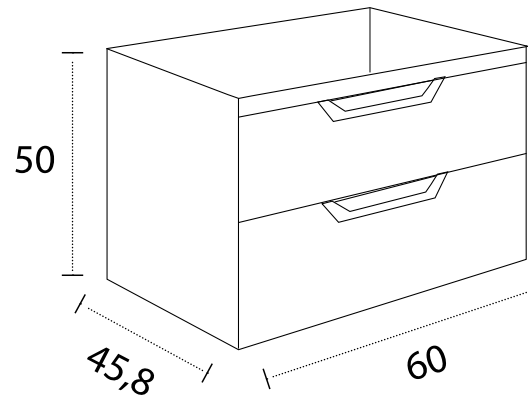

SIZE: H 530 x W 600 x D 460mm

TAP HOLE(S): One

BASIN MATERIAL: Ceramic

UNIT FINISH: Gloss/Matt/Wood

Unit available in the following

The information contained on this page was correct at date of issue. Fitting dimensions are provided as a guide only. Some variation may occur due to manufacturing tolerances. We pursue a policy of continuing improvement in design and performance of our products and so reserve the right to change specifications without prior notice.