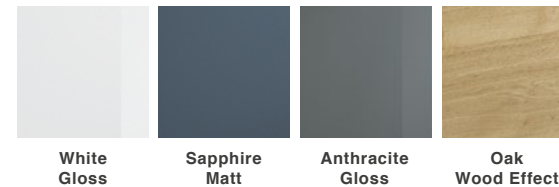

SIZE: H 519 x W 610 x D 460mm

UNIT FINISH: Gloss/Matt/Wood

Unit available in the following

The information contained on this page was correct at date of issue. Fitting dimensions are provided as a guide only. Some variation may occur due to manufacturing tolerances. We pursue a policy of continuing improvement in design and performance of our products and so reserve the right to change specifications without prior notice.