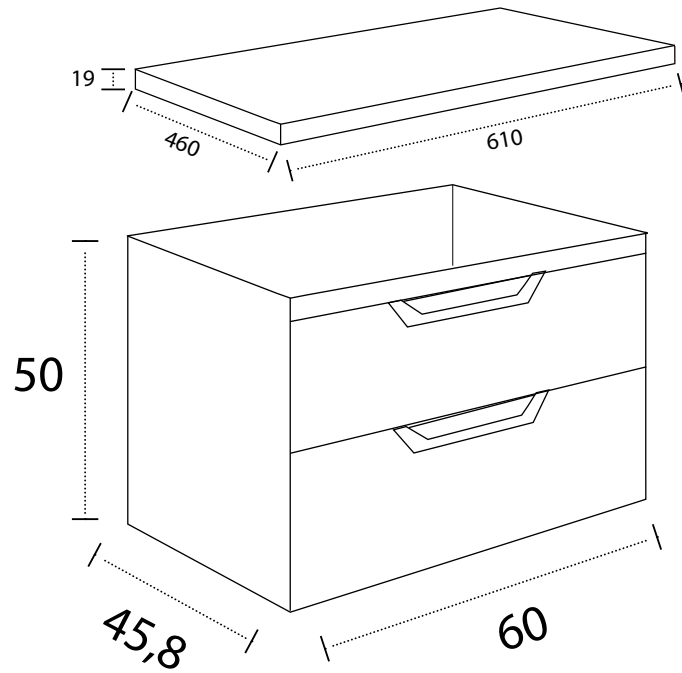

SIZE: H 519 x W 610 x D 460mm

UNIT FINISH: Gloss/Matt/Wood

Unit available in the following

The information contained on this page was correct at date of issue. Fitting dimensions are provided as a guide only. Some variation may occur due to manufacturing tolerances. We pursue a policy of continuing improvement in design and performance of our products and so reserve the right to change specifications without prior notice.