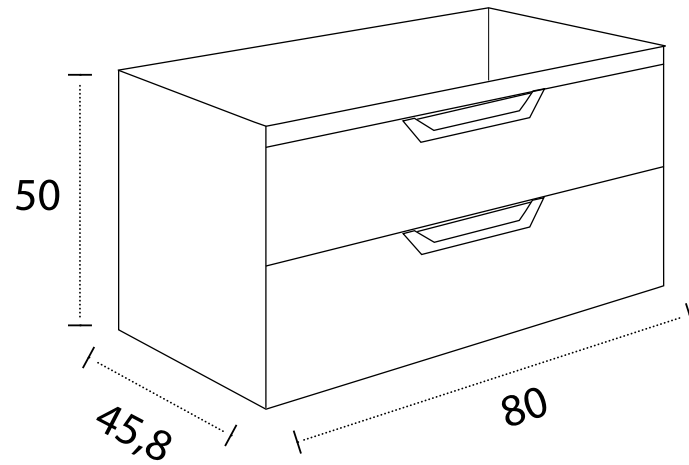

SIZE: H 519 x W 810 x D 460mm

UNIT FINISH: Gloss/Matt/Wood

Unit available in the following

The information contained on this page was correct at date of issue. Fitting dimensions are provided as a guide only. Some variation may occur due to manufacturing tolerances. We pursue a policy of continuing improvement in design and performance of our products and so reserve the right to change specifications without prior notice.