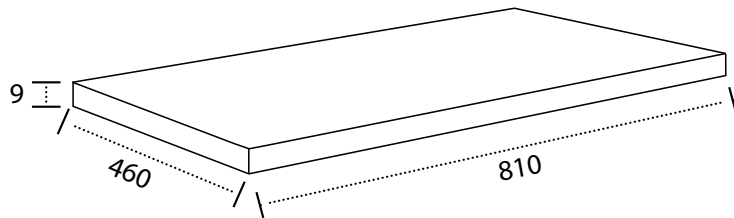

SIZE: H 519 x W 810 x D 460mm

UNIT FINISH: Gloss/Matt/Wood

Unit available in the following

The information contained on this page was correct at date of issue. Fitting dimensions are provided as a guide only. Some variation may occur due to manufacturing tolerances. We pursue a policy of continuing improvement in design and performance of our products and so reserve the right to change specifications without prior notice.