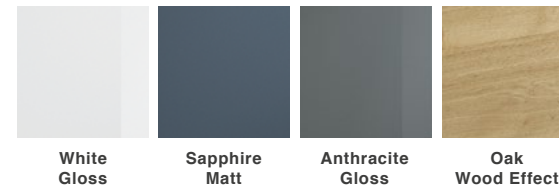

SIZE: H 519 x W 810 x D 460mm

UNIT FINISH: Gloss/Matt/Wood

Unit available in the following

The information contained on this page was correct at date of issue. Fitting dimensions are provided as a guide only. Some variation may occur due to manufacturing tolerances. We pursue a policy of continuing improvement in design and performance of our products and so reserve the right to change specifications without prior notice.