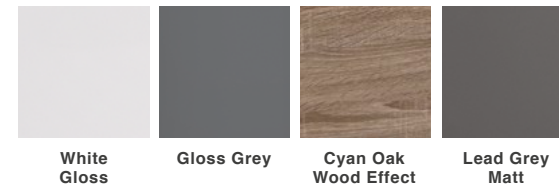

**SIZE:** H 820 x W 500 x D 420mm

**TAP HOLE(S):** One

**BASIN MATERIAL:** Resin

**UNIT FINISH:** Gloss/Matt/Wood Effect

Unit available in the following

The information contained on this page was correct at date of issue. Fitting dimensions are provided as a guide only. Some variation may occur due to manufacturing tolerances. We pursue a policy of continuing improvement in design and performance of our products and so reserve the right to change specifications without prior notice.