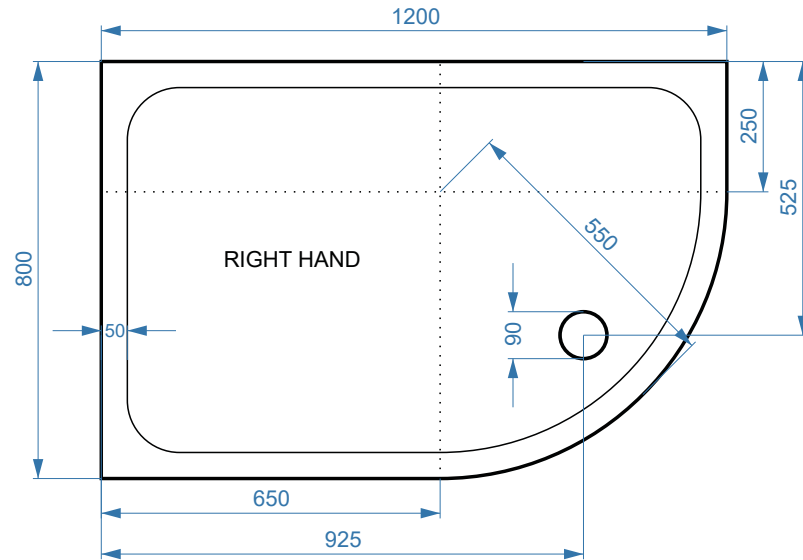

1200 x 800mm RH Slimline ABS Stone Tray 45mm

1200 x 800mm
Code: ST12X80SQDRH

- White Smooth Gloss
- 25 Year Guarantee

Waste Outlet

The information contained on this page was correct at date of issue. Fitting dimensions are provided as a guide only. Some variation may occur due to manufacturing tolerances. We pursue a policy of continuing improvement in design and performance of our products and so reserve the right to change specifications without prior notice.