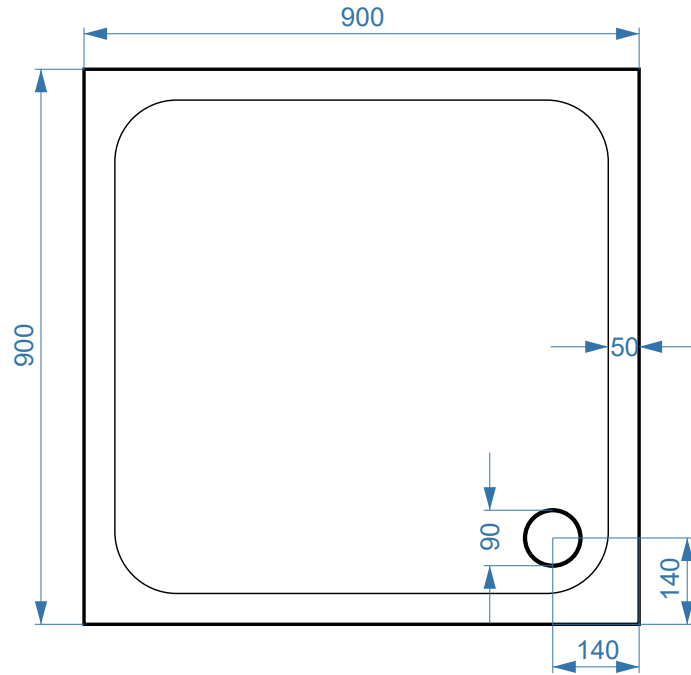

900mm Slimline ABS Stone Tray 45mm

900 x 900mm  
Code: ST900SQ

- White Smooth Gloss
- 25 Year Guarantee

Waste Outlet

The information contained on this page was correct at date of issue. Fitting dimensions are provided as a guide only. Some variation may occur due to manufacturing tolerances. We pursue a policy of continuing improvement in design and performance of our products and so reserve the right to change specifications without prior notice.