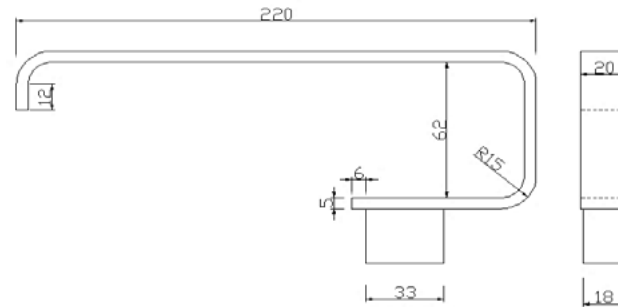

Construction
Finishes
Product Type

Brass
Matt Black Electro Plated
Contemporary

Guarantee

10 years against manufacturing faults (3 Years on Serviceable Parts).

The information contained on this page was correct at date of issue. Fitting dimensions are provided as a guide only. Some variation may occur due to manufacturing tolerances. We pursue a policy of continuing improvement in design and performance of our products and so reserve the right to change specifications without prior notice.