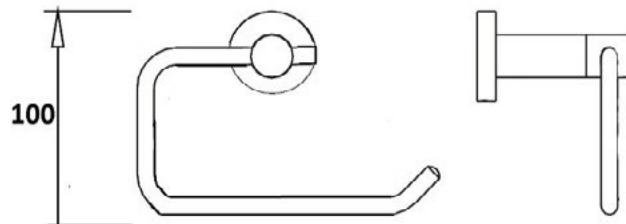

<b>Construction</b>	Brass
<b>Finishes</b>	Chrome plated
<b>Product Type</b>	Contemporary
<b>Guarantee</b>	10 years against manufacturing faults (3 Years on Serviceable Parts).

The information contained on this page was correct at date of issue. Fitting dimensions are provided as a guide only. Some variation may occur due to manufacturing tolerances. We pursue a policy of continuing improvement in design and performance of our products and so reserve the right to change specifications without prior notice.