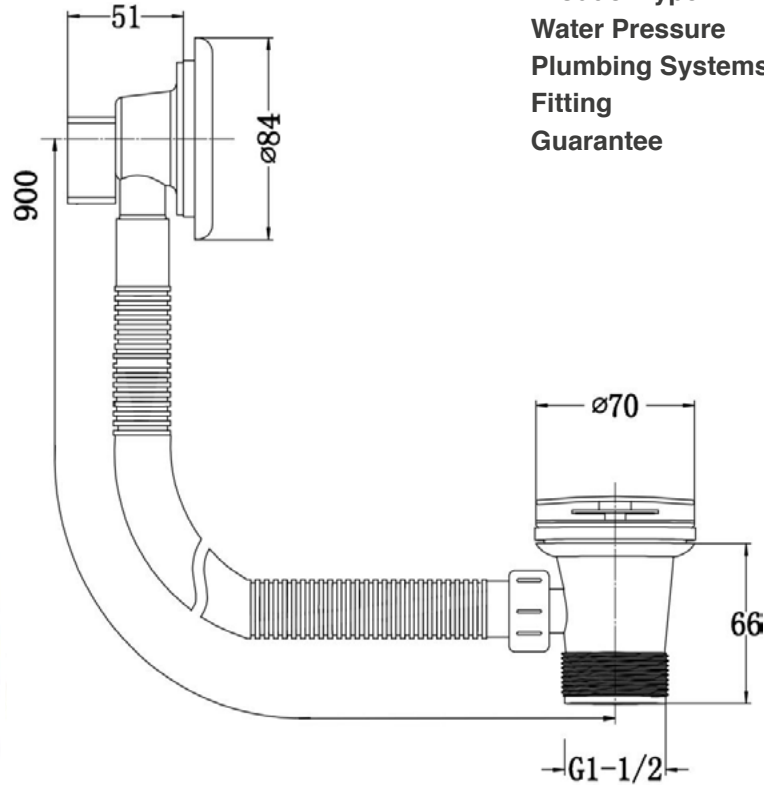

Construction
Finishes
Product Type
Water Pressure
Plumbing Systems
Fitting
Guarantee

Zinc Alloy & ABS
Brush Brass Electro Plated
Contemporary
Min. 0.2 bar, Max. 5.0 bar
Suitable for all plumbing systems
G1-1/2"
10 years against manufacturing faults (3 Years on Serviceable Parts).

The information contained on this page was correct at date of issue. Fitting dimensions are provided as a guide only. Some variation may occur due to manufacturing tolerances. We pursue a policy of continuing improvement in design and performance of our products and so reserve the right to change specifications without prior notice.