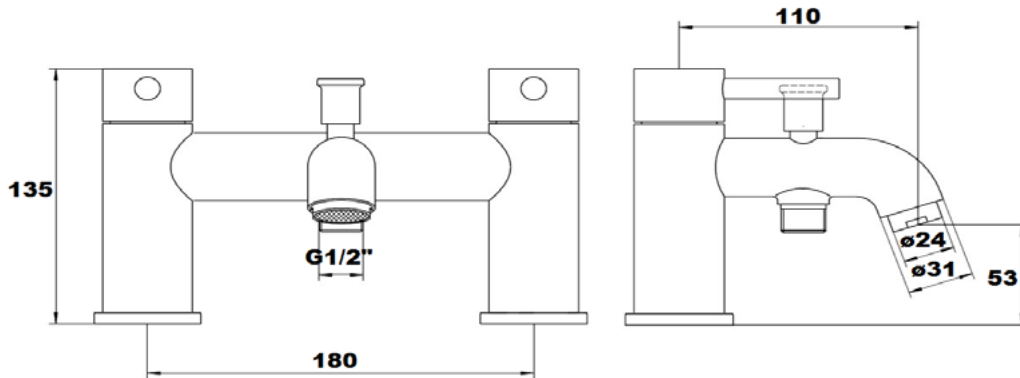

Construction	Brass Body CuZn40Pb2, EN CW617N (equivalent to BS CZ122)
Finishes	Matt Black
Product Type	Contemporary
Water Pressure	Min. 0.5 bar, Max. 6.0 bar
Plumbing Systems	Suitable for all plumbing systems
Standards	Complies with BS5412, BS EN200
Cartridge	1/4 Turn 3/4" Ceramic Disc Valves
Aerator	Laminar
Fitting	Brass 3/4" BSP tails
Guarantee	10 years against manufacturing faults (3 Years on Serviceable Parts).

Additional Information Supplied with 1.5m hose, wall bracket and single mode chrome ABS handset.

Flow Rates (Litres per minute)

System Pressure	0.1 Bar	0.2 Bar	0.3 Bar	0.5 Bar	1.0 Bar	1.5 Bar	2.0 Bar	3.0 Bar	4.0 Bar	5.0 Bar
MLTABE5	3.6	6.6	-	10.7	16.6	-	20.3	24.3	-	-