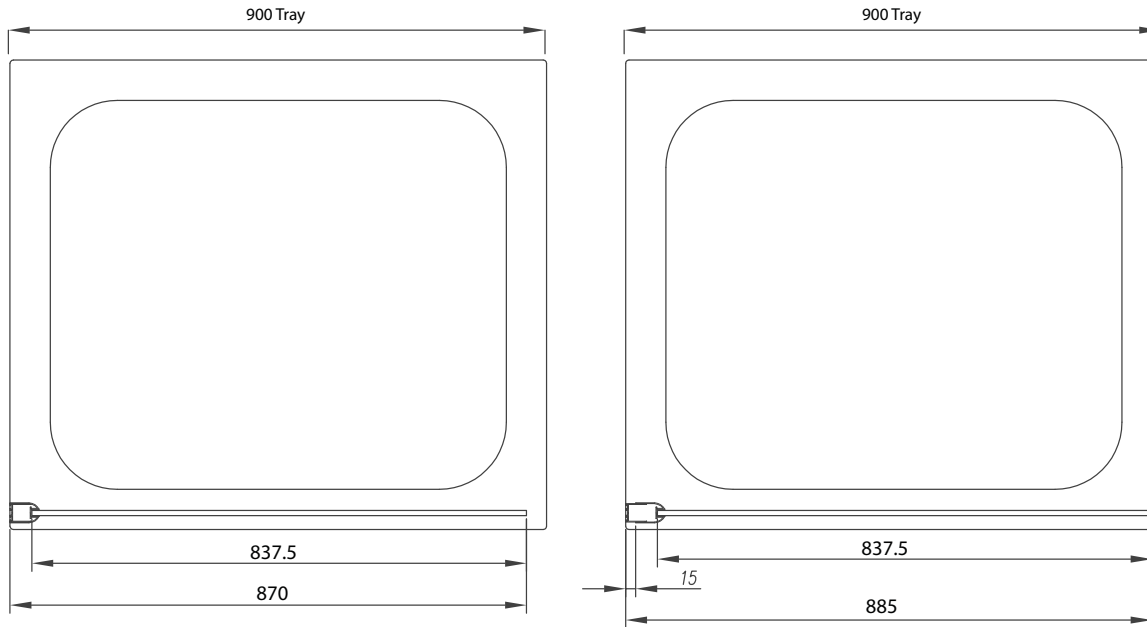

**BLACK  
EDITION**

Right Drawing Shows 15mm Adjustment

Sizes (mm) - Front / Side Panel - 700, 800, 900  
Front Panel - 1000, 1100, 1200, 1400

Lifetime Guarantee (Subject to within Terms and Conditions)

- **8mm** Toughened Safety Glass to EN12150 and CE Approved
- MYSHIELD Easy Clean Glass and Chrome Profiles
- 2000mm Height
- 700, 800 and 900 c/w T-Joint & 1200mm Bracing Bar (Front or Side Panel)
- 1000, 1100, 1200 and 1400 c/w 1200mm Bracing Bar (Front Panel Only)

Bracing Bars can be cut down to suit size

All shower doors, wetroom panels & bath screens feature MyShield Easy Clean Glass, this helps to prevent the build up of lime scale, dirt and soap allowing the glass to be easily cleaned.