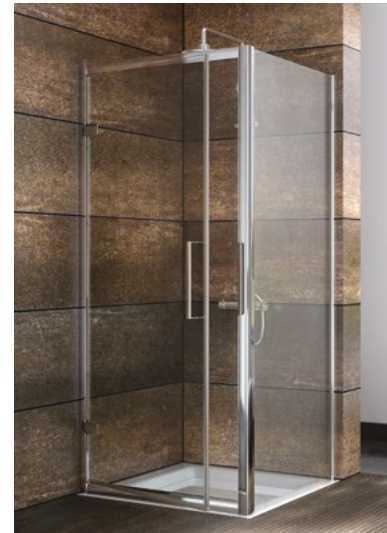

Size (mm) - 800

Lifetime Guarantee (Subject to within Terms and Conditions)

- **8mm** Toughened Safety Glass to EN12150 and CE Approved (8mm Fixed and 8mm Moving Glass)
- MYSHIELD Easy Clean Glass and High Polished Chrome Profiles
- 1950mm High
- Chrome Magnetic Closing Strips
- Stainless Steel Hinge
- Quality Chrome Double Handle
- Concealed Cover Strips
- Reversible Door & Easy to Install
- Extension Profile Available – Extra 20mm

All shower doors, wetroom panels & bath screens feature MyShield Easy Clean Glass, this helps to prevent the build up of lime scale, dirt and soap allowing the glass to be easily cleaned.

The information contained on this page was correct at date of issue. Fitting dimensions are provided as a guide only. Some variation may occur due to manufacturing tolerances. We pursue a policy of continuing improvement in design and performance of our products and so reserve the right to change specifications without prior notice.