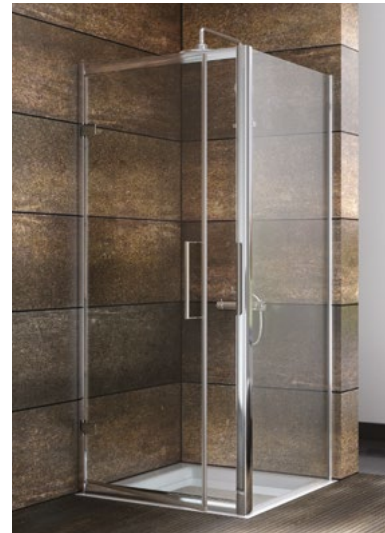

Size (mm) - 900

Lifetime Guarantee (Subject to within Terms and Conditions)

- **8mm** Toughened Safety Glass to EN12150 and CE Approved (8mm Fixed and 8mm Moving Glass)
- MYSHIELD Easy Clean Glass and High Polished Chrome Profiles
- 1950mm High
- Chrome Magnetic Closing Strips
- Stainless Steel Hinge
- Quality Chrome Double Handle
- Concealed Cover Strips
- Reversible Door & Easy to Install
- Extension Profile Available – Extra 20mm

All shower doors, wetroom panels & bath screens feature MyShield Easy Clean Glass, this helps to prevent the build up of lime scale, dirt and soap allowing the glass to be easily cleaned.

The information contained on this page was correct at date of issue. Fitting dimensions are provided as a guide only. Some variation may occur due to manufacturing tolerances. We pursue a policy of continuing improvement in design and performance of our products and so reserve the right to change specifications without prior notice.