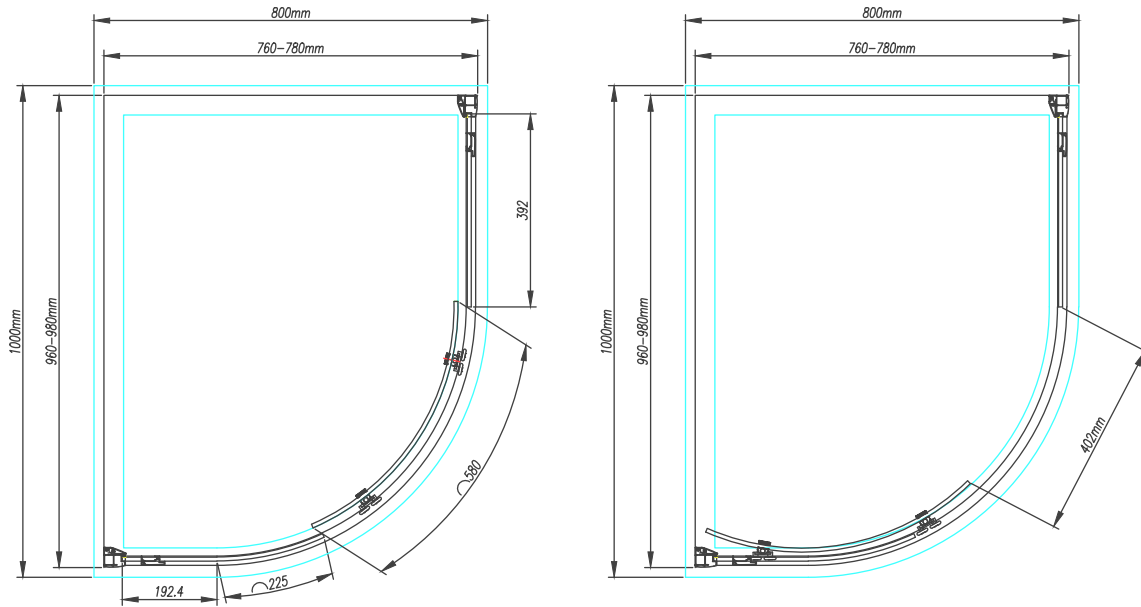

Size (mm) - 1000 x 800

Lifetime Guarantee (Subject to within Terms and Conditions)

- **8mm** Toughened Safety Glass to EN12150 and CE Approved (8mm Fixed and 8mm Moving Glass)
- MYSHIELD Easy Clean Glass and High Polished Chrome Profiles
- 1950mm High
- Smooth Glide Double Quick Release Stainless Steel Rollers
- Quality Chrome Double Handle
- Concealed Cover Strips
- Reversible Door & Easy to Install
- Extension Profile Available – Extra 20mm

All shower doors, wetroom panels & bath screens feature MyShield Easy Clean Glass, this helps to prevent the build up of lime scale, dirt and soap allowing the glass to be easily cleaned.

The information contained on this page was correct at date of issue. Fitting dimensions are provided as a guide only. Some variation may occur due to manufacturing tolerances. We pursue a policy of continuing improvement in design and performance of our products and so reserve the right to change specifications without prior notice.