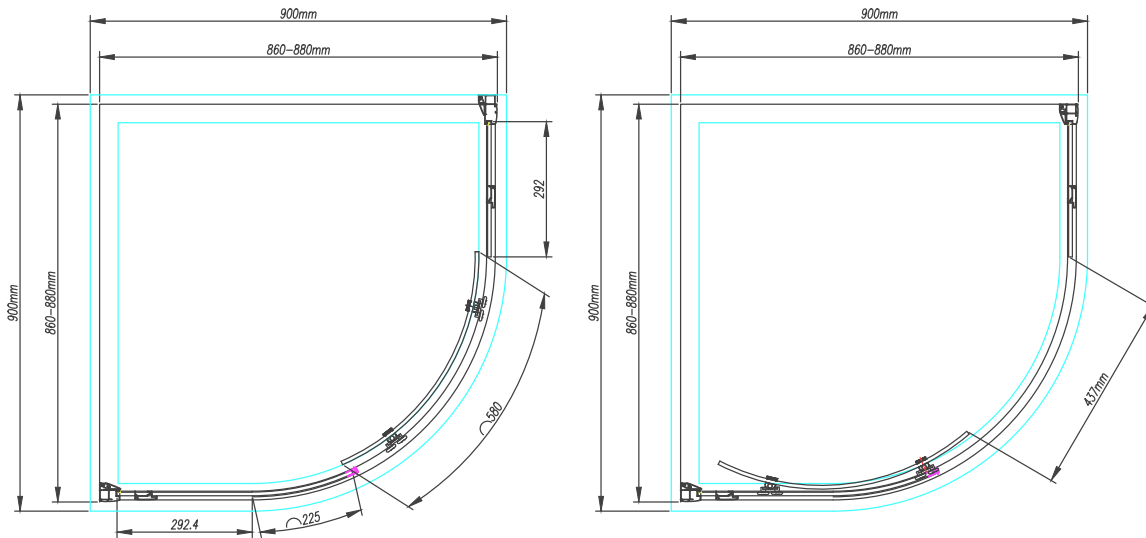

Size (mm) - 900

Lifetime Guarantee (Subject to within Terms and Conditions)

- **8mm** Toughened Safety Glass to EN12150 and CE Approved (8mm Fixed and 8mm Moving Glass)
- MYSHIELD Easy Clean Glass and High Polished Chrome Profiles
- 1950mm High
- Smooth Glide Double Quick Release Stainless Steel Rollers
- Quality Chrome Double Handle
- Concealed Cover Strips
- Reversible Door & Easy to Install
- Extension Profile Available – Extra 20mm

All shower doors, wetroom panels & bath screens feature MyShield Easy Clean Glass, this helps to prevent the build up of lime scale, dirt and soap allowing the glass to be easily cleaned.

The information contained on this page was correct at date of issue. Fitting dimensions are provided as a guide only. Some variation may occur due to manufacturing tolerances. We pursue a policy of continuing improvement in design and performance of our products and so reserve the right to change specifications without prior notice.