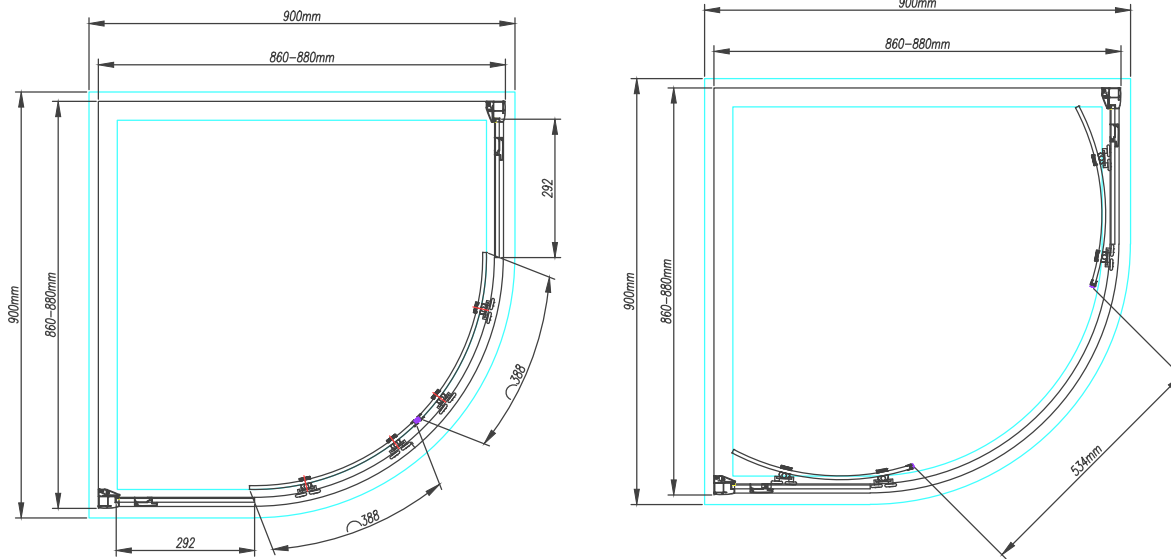

Size (mm) - 900

Lifetime Guarantee (Subject to within Terms and Conditions)

- **8mm** Toughened Safety Glass to EN12150 and CE Approved (8mm Fixed and 8mm Moving Glass)
- MYSHIELD Easy Clean Glass and High Polished Chrome Profiles
- 1950mm High
- Chrome Magnetic Closing Strips
- Smooth Glide Double Quick Release Stainless Steel Rollers
- Quality Chrome Double Handle
- Concealed Cover Strips
- Reversible Door & Easy to Install
- Extension Profile Available - Extra 20mm

All shower doors, wetroom panels & bath screens feature MyShield Easy Clean Glass, this helps to prevent the build up of lime scale, dirt and soap allowing the glass to be easily cleaned.

The information contained on this page was correct at date of issue. Fitting dimensions are provided as a guide only. Some variation may occur due to manufacturing tolerances. We pursue a policy of continuing improvement in design and performance of our products and so reserve the right to change specifications without prior notice.