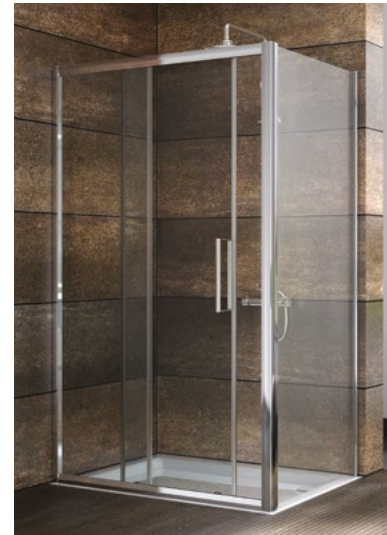

Size (mm) - 1000

Lifetime Guarantee (Subject to within Terms and Conditions)

- **8mm** Toughened Safety Glass to EN12150 and CE Approved (8mm Fixed and 8mm Moving Glass)
- MYSHIELD Easy Clean Glass and High Polished Chrome Profiles
- 1950mm High
- Chrome Magnetic Closing Strips
- Smooth Glide Double Quick Release Stainless Steel Rollers
- Quality Chrome Double Handle
- Concealed Cover Strips
- Reversible Door & Easy to Install
- Extension Profile Available – Extra 20mm

All shower doors, wetroom panels & bath screens feature MyShield Easy Clean Glass, this helps to prevent the build up of lime scale, dirt and soap allowing the glass to be easily cleaned.

The information contained on this page was correct at date of issue. Fitting dimensions are provided as a guide only. Some variation may occur due to manufacturing tolerances. We pursue a policy of continuing improvement in design and performance of our products and so reserve the right to change specifications without prior notice.