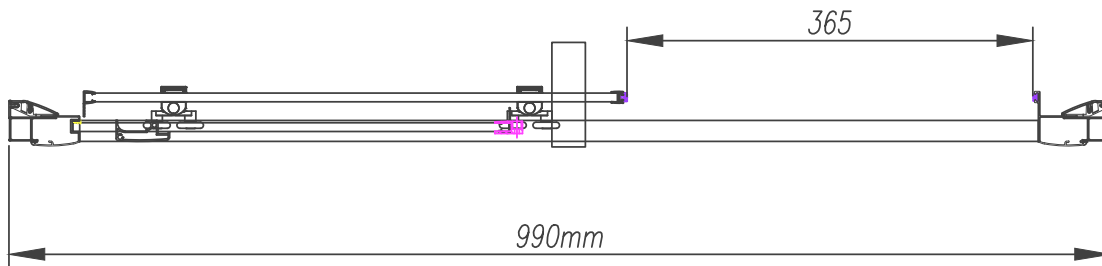

Size (mm) - 1000

Lifetime Guarantee (Subject to within Terms and Conditions)

- **8mm** Toughened Safety Glass to EN12150 and CE Approved (8mm Fixed and 8mm Moving Glass)
- MYSHIELD Easy Clean Glass and High Polished Chrome Profiles
- 1950mm High
- Chrome Magnetic Closing Strips
- Smooth Glide Double Quick Release Stainless Steel Rollers
- Quality Chrome Double Handle
- Concealed Cover Strips
- Reversible Door & Easy to Install
- Extension Profile Available – Extra 20mm

All shower doors, wetroom panels & bath screens feature MyShield Easy Clean Glass, this helps to prevent the build up of lime scale, dirt and soap allowing the glass to be easily cleaned.

The information contained on this page was correct at date of issue. Fitting dimensions are provided as a guide only. Some variation may occur due to manufacturing tolerances. We pursue a policy of continuing improvement in design and performance of our products and so reserve the right to change specifications without prior notice.