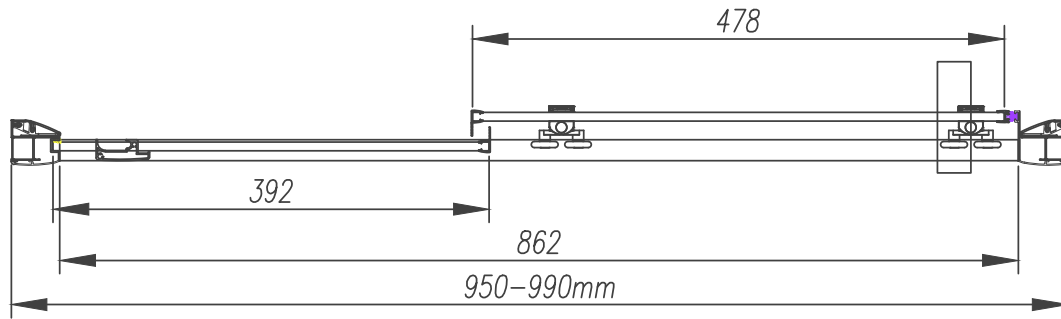

Size (mm) - 1000

Lifetime Guarantee (Subject to within Terms and Conditions)

- **8mm** Toughened Safety Glass to EN12150 and CE Approved (8mm Fixed and 8mm Moving Glass)
- MYSHIELD Easy Clean Glass and High Polished Chrome Profiles
- 1950mm High
- Chrome Magnetic Closing Strips
- Smooth Glide Double Quick Release Stainless Steel Rollers
- Quality Chrome Double Handle
- Concealed Cover Strips
- Reversible Door & Easy to Install
- Extension Profile Available – Extra 20mm

All shower doors, wetroom panels & bath screens feature MyShield Easy Clean Glass, this helps to prevent the build up of lime scale, dirt and soap allowing the glass to be easily cleaned.

The information contained on this page was correct at date of issue. Fitting dimensions are provided as a guide only. Some variation may occur due to manufacturing tolerances. We pursue a policy of continuing improvement in design and performance of our products and so reserve the right to change specifications without prior notice.