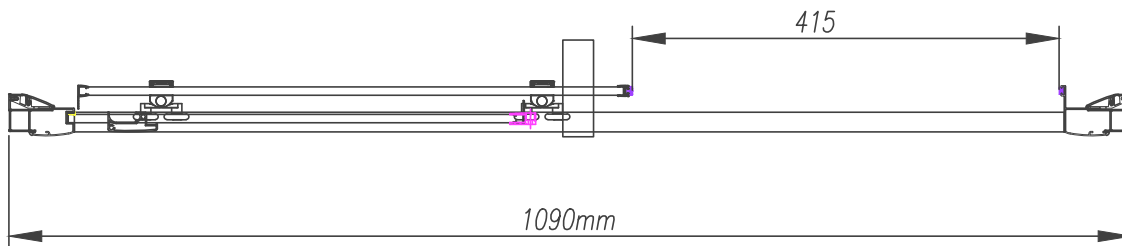

### Size (mm) - 1100

Lifetime Guarantee (Subject to within Terms and Conditions)

- **8mm** Toughened Safety Glass to EN12150 and CE Approved (8mm Fixed and 8mm Moving Glass)
- MYSHIELD Easy Clean Glass and High Polished Chrome Profiles
- 1950mm High
- Chrome Magnetic Closing Strips
- Smooth Glide Double Quick Release Stainless Steel Rollers
- Quality Chrome Double Handle
- Concealed Cover Strips
- Reversible Door & Easy to Install
- Extension Profile Available – Extra 20mm

All shower doors, wetroom panels & bath screens feature MyShield Easy Clean Glass, this helps to prevent the build up of lime scale, dirt and soap allowing the glass to be easily cleaned.

The information contained on this page was correct at date of issue. Fitting dimensions are provided as a guide only. Some variation may occur due to manufacturing tolerances. We pursue a policy of continuing improvement in design and performance of our products and so reserve the right to change specifications without prior notice.