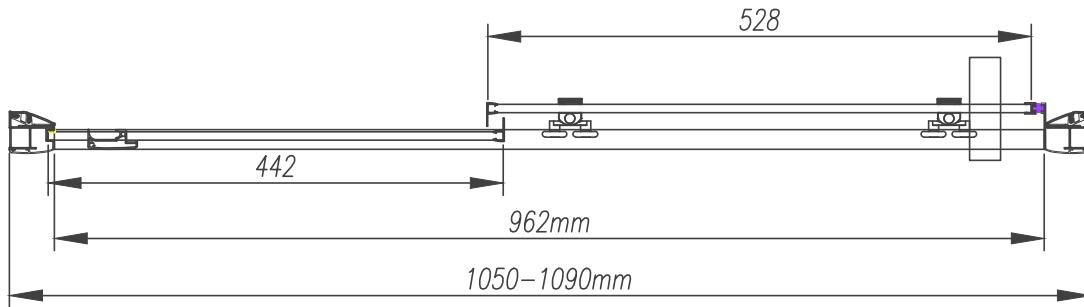

### Size (mm) - 1100

Lifetime Guarantee (Subject to within Terms and Conditions)

- **8mm** Toughened Safety Glass to EN12150 and CE Approved (8mm Fixed and 8mm Moving Glass)
- MYSHIELD Easy Clean Glass and High Polished Chrome Profiles
- 1950mm High
- Chrome Magnetic Closing Strips
- Smooth Glide Double Quick Release Stainless Steel Rollers
- Quality Chrome Double Handle
- Concealed Cover Strips
- Reversible Door & Easy to Install
- Extension Profile Available – Extra 20mm

All shower doors, wetroom panels & bath screens feature MyShield Easy Clean Glass, this helps to prevent the build up of lime scale, dirt and soap allowing the glass to be easily cleaned.

The information contained on this page was correct at date of issue. Fitting dimensions are provided as a guide only. Some variation may occur due to manufacturing tolerances. We pursue a policy of continuing improvement in design and performance of our products and so reserve the right to change specifications without prior notice.