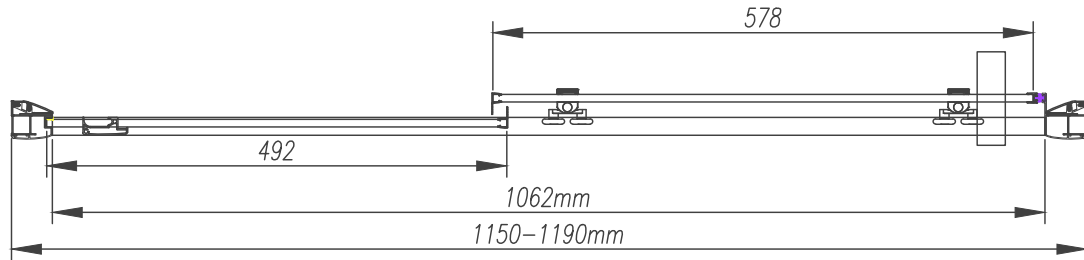

### Size (mm) - 1200

Lifetime Guarantee (Subject to within Terms and Conditions)

- **8mm** Toughened Safety Glass to EN12150 and CE Approved (8mm Fixed and 8mm Moving Glass)
- MYSHIELD Easy Clean Glass and High Polished Chrome Profiles
- 1950mm High
- Chrome Magnetic Closing Strips
- Smooth Glide Double Quick Release Stainless Steel Rollers
- Quality Chrome Double Handle
- Concealed Cover Strips
- Reversible Door & Easy to Install
- Extension Profile Available – Extra 20mm

All shower doors, wetroom panels & bath screens feature MyShield Easy Clean Glass, this helps to prevent the build up of lime scale, dirt and soap allowing the glass to be easily cleaned.

The information contained on this page was correct at date of issue. Fitting dimensions are provided as a guide only. Some variation may occur due to manufacturing tolerances. We pursue a policy of continuing improvement in design and performance of our products and so reserve the right to change specifications without prior notice.