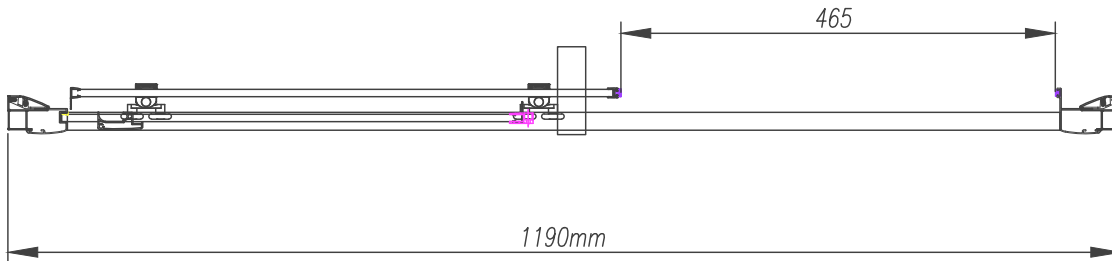

### Size (mm) - 1200

Lifetime Guarantee (Subject to within Terms and Conditions)

- **8mm** Toughened Safety Glass to EN12150 and CE Approved (8mm Fixed and 8mm Moving Glass)
- MYSHIELD Easy Clean Glass and High Polished Chrome Profiles
- 1950mm High
- Chrome Magnetic Closing Strips
- Smooth Glide Double Quick Release Stainless Steel Rollers
- Quality Chrome Double Handle
- Concealed Cover Strips
- Reversible Door & Easy to Install
- Extension Profile Available – Extra 20mm

All shower doors, wetroom panels & bath screens feature MyShield Easy Clean Glass, this helps to prevent the build up of lime scale, dirt and soap allowing the glass to be easily cleaned.

The information contained on this page was correct at date of issue. Fitting dimensions are provided as a guide only. Some variation may occur due to manufacturing tolerances. We pursue a policy of continuing improvement in design and performance of our products and so reserve the right to change specifications without prior notice.