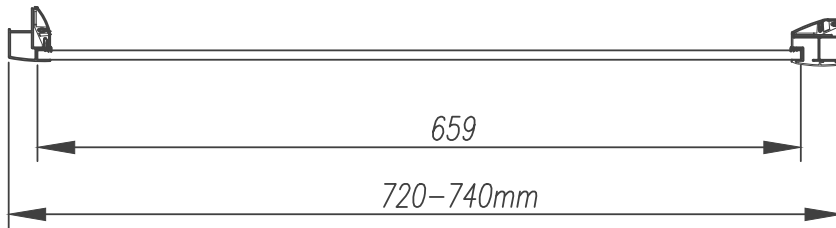

Size (mm) - 760

Lifetime Guarantee (Subject to within Terms and Conditions)

- **8mm** Toughened Safety Glass to EN12150 and CE Approved (8mm Fixed and 8mm Moving Glass)
- MYSHIELD Easy Clean Glass and High Polished Chrome Profiles
- 1950mm High
- Extension Profile Available – Extra 20mm

All shower doors, wetroom panels & bath screens feature MyShield Easy Clean Glass, this helps to prevent the build up of lime scale, dirt and soap allowing the glass to be easily cleaned.

The information contained on this page was correct at date of issue. Fitting dimensions are provided as a guide only. Some variation may occur due to manufacturing tolerances. We pursue a policy of continuing improvement in design and performance of our products and so reserve the right to change specifications without prior notice.