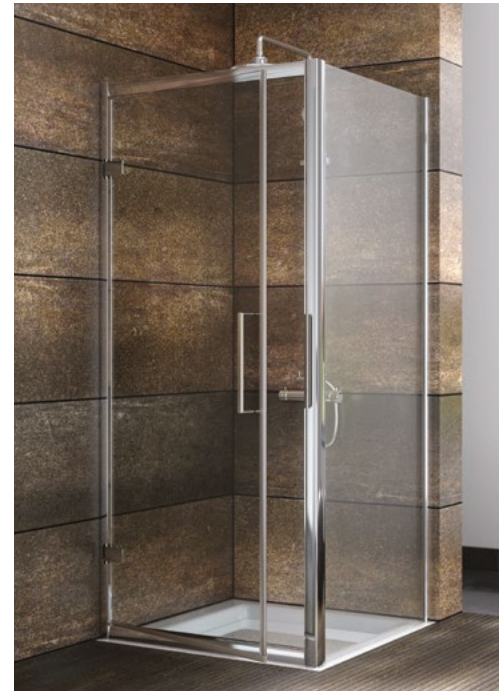

Size (mm) - 800

Lifetime Guarantee (Subject to within Terms and Conditions)

- **8mm** Toughened Safety Glass to EN12150 and CE Approved (8mm Fixed and 8mm Moving Glass)
- MYSHIELD Easy Clean Glass and High Polished Chrome Profiles
- 1950mm High
- Extension Profile Available – Extra 20mm

All shower doors, wetroom panels & bath screens feature MyShield Easy Clean Glass, this helps to prevent the build up of lime scale, dirt and soap allowing the glass to be easily cleaned.

The information contained on this page was correct at date of issue. Fitting dimensions are provided as a guide only. Some variation may occur due to manufacturing tolerances. We pursue a policy of continuing improvement in design and performance of our products and so reserve the right to change specifications without prior notice.