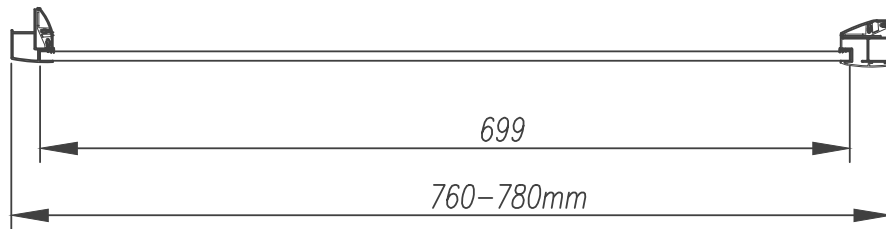

Size (mm) - 800

Lifetime Guarantee (Subject to within Terms and Conditions)

- **8mm** Toughened Safety Glass to EN12150 and CE Approved (8mm Fixed and 8mm Moving Glass)
- MYSHIELD Easy Clean Glass and High Polished Chrome Profiles
- 1950mm High
- Extension Profile Available – Extra 20mm

All shower doors, wetroom panels & bath screens feature MyShield Easy Clean Glass, this helps to prevent the build up of lime scale, dirt and soap allowing the glass to be easily cleaned.

The information contained on this page was correct at date of issue. Fitting dimensions are provided as a guide only. Some variation may occur due to manufacturing tolerances. We pursue a policy of continuing improvement in design and performance of our products and so reserve the right to change specifications without prior notice.