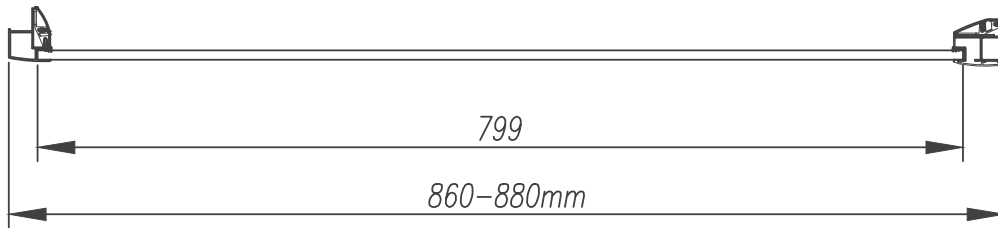

Size (mm) - 900

Lifetime Guarantee (Subject to within Terms and Conditions)

- **8mm** Toughened Safety Glass to EN12150 and CE Approved (8mm Fixed and 8mm Moving Glass)
- MYSHIELD Easy Clean Glass and High Polished Chrome Profiles
- 1950mm High
- Extension Profile Available – Extra 20mm

All shower doors, wetroom panels & bath screens feature MyShield Easy Clean Glass, this helps to prevent the build up of lime scale, dirt and soap allowing the glass to be easily cleaned.

The information contained on this page was correct at date of issue. Fitting dimensions are provided as a guide only. Some variation may occur due to manufacturing tolerances. We pursue a policy of continuing improvement in design and performance of our products and so reserve the right to change specifications without prior notice.