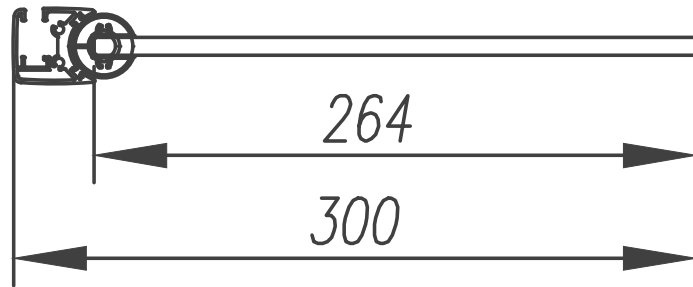

**BLACK  
EDITION**

Lifetime Guarantee (Subject to within Terms and Conditions)

- **8mm** Toughened Safety Glass to EN12150 and CE Approved
- MYSHIELD Easy Clean Glass and Chrome Profiles
- 2000mm Height

All shower doors, wetroom panels & bath screens feature MyShield Easy Clean Glass, this helps to prevent the build up of lime scale, dirt and soap allowing the glass to be easily cleaned.

The information contained on this page was correct at date of issue. Fitting dimensions are provided as a guide only. Some variation may occur due to manufacturing tolerances. We pursue a policy of continuing improvement in design and performance of our products and so reserve the right to change specifications without prior notice.