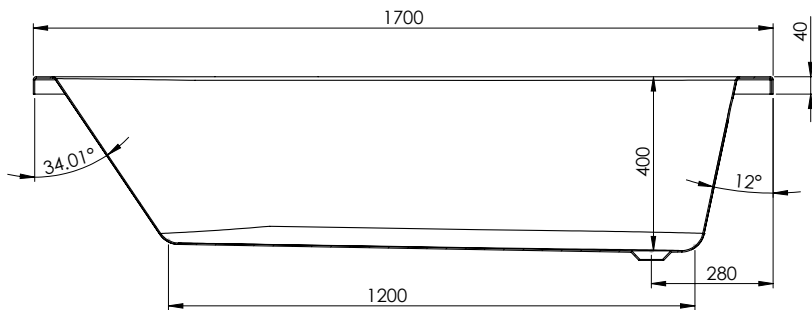

Birr 1700 x 750mm Left Hand Bath
Size: L 1700 x W 750 x H 400mm
Can Be Drilled For Tap Holes

The information contained on this page was correct at date of issue. Fitting dimensions are provided as a guide only. Some variation may occur due to manufacturing tolerances. We pursue a policy of continuing improvement in design and performance of our products and so reserve the right to change specifications without prior notice.