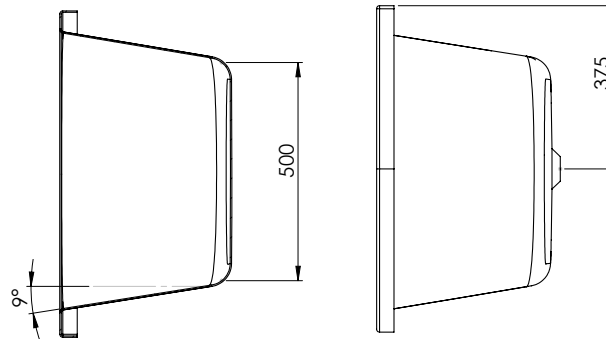

Birr 1700 x 750mm Left Hand Bath
Size: L 1700 x W 750 x H 400mm
Can Be Drilled For Tap Holes

The information contained on this page was correct at date of issue. Fitting dimensions are provided as a guide only. Some variation may occur due to manufacturing tolerances. We pursue a policy of continuing improvement in design and performance of our products and so reserve the right to change specifications without prior notice.