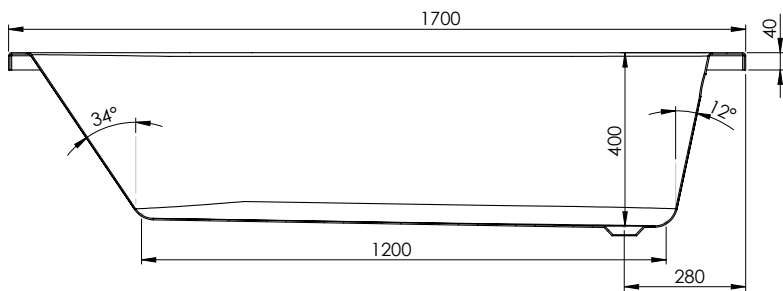

Birr 1700 x 750mm RightHand Bath
 Size: L 1700 x W 750 x H 400mm
Can Be Drilled For Tap Holes

The information contained on this page was correct at date of issue. Fitting dimensions are provided as a guide only. Some variation may occur due to manufacturing tolerances. We pursue a policy of continuing improvement in design and performance of our products and so reserve the right to change specifications without prior notice.