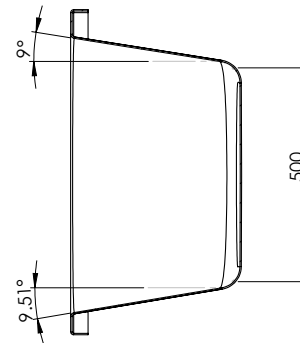

Birr 1700 x 750mm RightHand Bath
 Size: L 1700 x W 750 x H 400mm
Can Be Drilled For Tap Holes

The information contained on this page was correct at date of issue. Fitting dimensions are provided as a guide only. Some variation may occur due to manufacturing tolerances. We pursue a policy of continuing improvement in design and performance of our products and so reserve the right to change specifications without prior notice.