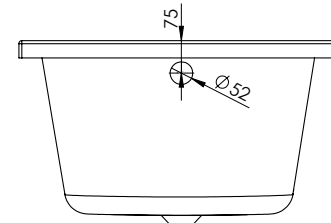

Birr 1700 x 750mm RightHand Bath
 Size: L 1700 x W 750 x H 400mm
Can Be Drilled For Tap Holes

The information contained on this page was correct at date of issue. Fitting dimensions are provided as a guide only. Some variation may occur due to manufacturing tolerances. We pursue a policy of continuing improvement in design and performance of our products and so reserve the right to change specifications without prior notice.