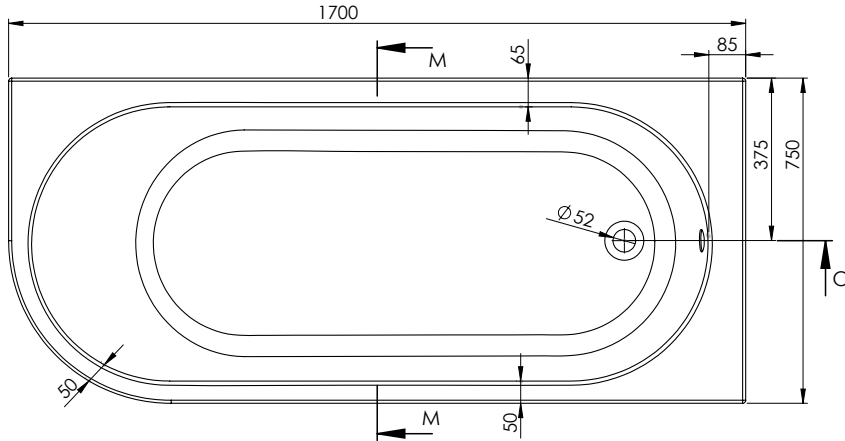

Birr 1700 x 750mm RightHand Bath
 Size: L 1700 x W 750 x H 400mm
Can Be Drilled For Tap Holes

The information contained on this page was correct at date of issue. Fitting dimensions are provided as a guide only. Some variation may occur due to manufacturing tolerances. We pursue a policy of continuing improvement in design and performance of our products and so reserve the right to change specifications without prior notice.