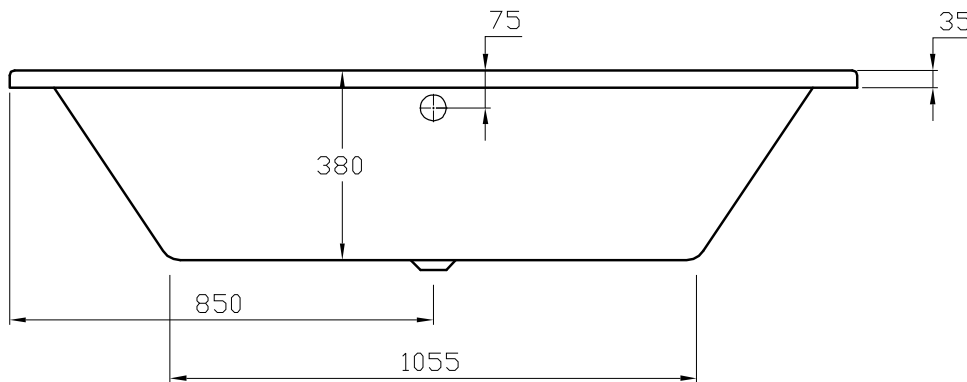

Esker 1700 x 700mm Double Ended Bath
Size: L 1700 x W 700 x H 380mm
Can Be Drilled For Tap Holes

The information contained on this page was correct at date of issue. Fitting dimensions are provided as a guide only. Some variation may occur due to manufacturing tolerances. We pursue a policy of continuing improvement in design and performance of our products and so reserve the right to change specifications without prior notice.