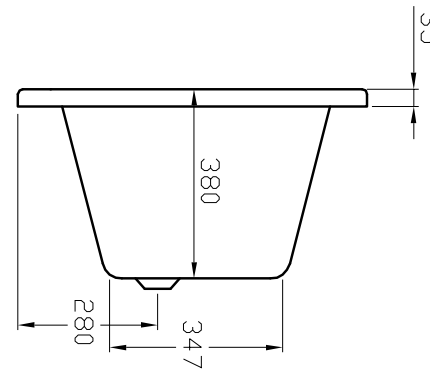

Esker 1700 x 700mm Double Ended Bath
Size: L 1700 x W 700 x H 380mm
Can Be Drilled For Tap Holes

The information contained on this page was correct at date of issue. Fitting dimensions are provided as a guide only. Some variation may occur due to manufacturing tolerances. We pursue a policy of continuing improvement in design and performance of our products and so reserve the right to change specifications without prior notice.