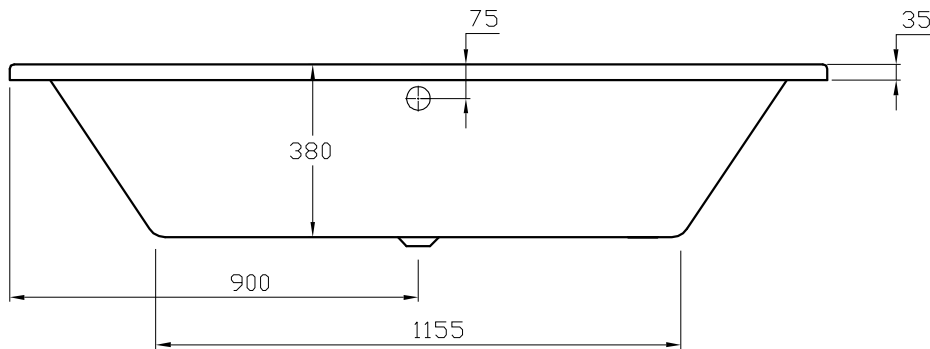

Esker 1800 x 800mm Double Ended Bath
Size: L 1800 x W 800 x H 380mm
Can Be Drilled For Tap Holes

The information contained on this page was correct at date of issue. Fitting dimensions are provided as a guide only. Some variation may occur due to manufacturing tolerances. We pursue a policy of continuing improvement in design and performance of our products and so reserve the right to change specifications without prior notice.