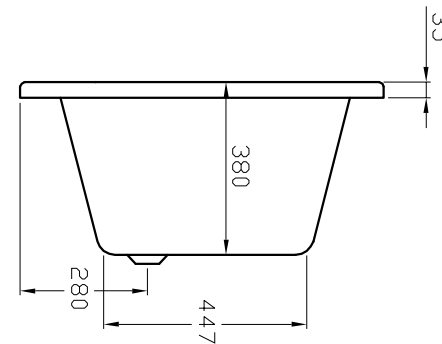

Esker 1800 x 800mm Double Ended Bath
Size: L 1800 x W 800 x H 380mm
Can Be Drilled For Tap Holes

The information contained on this page was correct at date of issue. Fitting dimensions are provided as a guide only. Some variation may occur due to manufacturing tolerances. We pursue a policy of continuing improvement in design and performance of our products and so reserve the right to change specifications without prior notice.