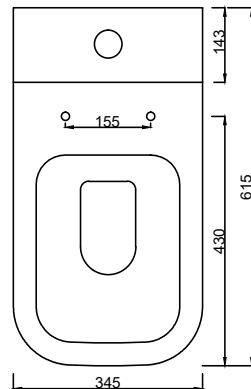

**SIZE:** H 880 x W 345 x D 615mm

**MATERIAL:** Ceramic

**COLOUR/FINISH:** White Gloss

**FITTINGS:** Dual Flush Fittings

SHORT  
PROJECTION  
RIMLESS  
FLUSHING

The information contained on this page was correct at date of issue. Fitting dimensions are provided as a guide only. Some variation may occur due to manufacturing tolerances. We pursue a policy of continuing improvement in design and performance of our products and so reserve the right to change specifications without prior notice.