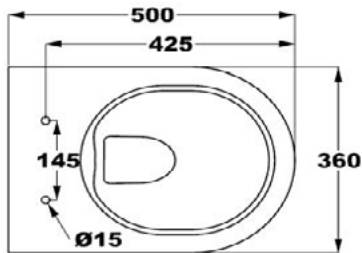

SIZE: H 430 x W 360 x D 500mm

MATERIAL: Ceramic

COLOUR/FINISH: White Gloss

(For use with Furniture)

The information contained on this page was correct at date of issue. Fitting dimensions are provided as a guide only. Some variation may occur due to manufacturing tolerances. We pursue a policy of continuing improvement in design and performance of our products and so reserve the right to change specifications without prior notice.