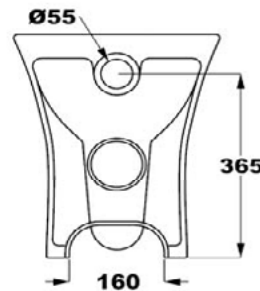

SIZE: H 430 x W 360 x D 500mm

MATERIAL: Ceramic

COLOUR/FINISH: White Gloss

(For use with Furniture)

The information contained on this page was correct at date of issue. Fitting dimensions are provided as a guide only. Some variation may occur due to manufacturing tolerances. We pursue a policy of continuing improvement in design and performance of our products and so reserve the right to change specifications without prior notice.