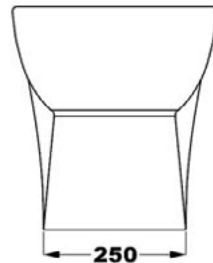

SIZE: H 430 x W 360 x D 500mm

MATERIAL: Ceramic

COLOUR/FINISH: White Gloss

(For use with Furniture)

The information contained on this page was correct at date of issue. Fitting dimensions are provided as a guide only. Some variation may occur due to manufacturing tolerances. We pursue a policy of continuing improvement in design and performance of our products and so reserve the right to change specifications without prior notice.