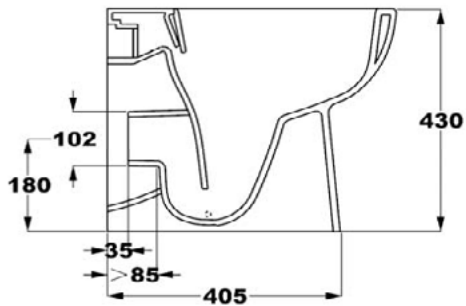

SIZE: H 430 x W 360 x D 500mm

MATERIAL: Ceramic

COLOUR/FINISH: White Gloss

(For use with Furniture)

The information contained on this page was correct at date of issue. Fitting dimensions are provided as a guide only. Some variation may occur due to manufacturing tolerances. We pursue a policy of continuing improvement in design and performance of our products and so reserve the right to change specifications without prior notice.