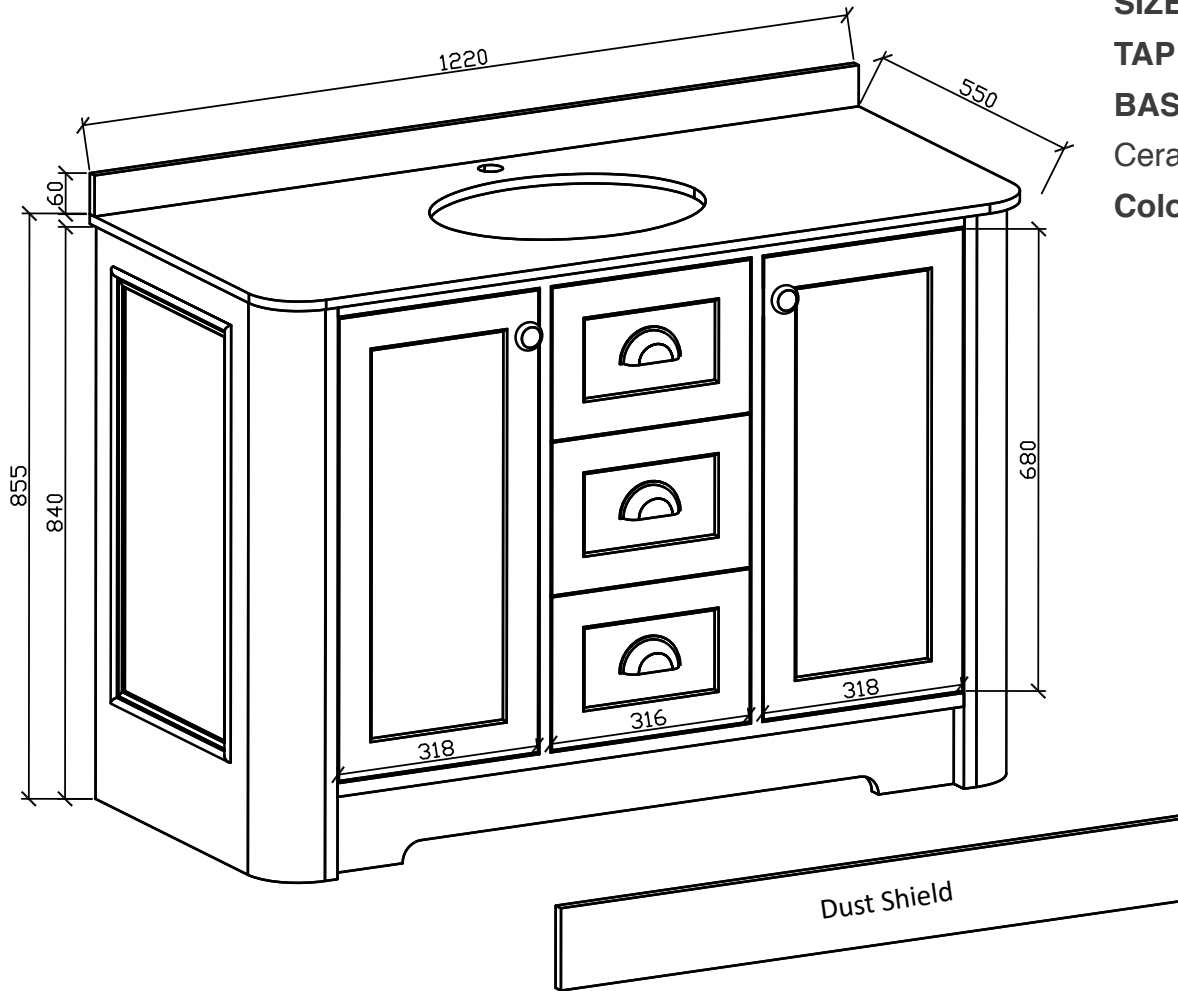

Farnham 1200mm 2 Door, 3 Drawer Floor Unit & Carrara Marble Worktop c/w Single Basin

SIZE: H 855 x W 1220 x D 550mm

TAP HOLE(S): One

BASIN MATERIAL: Carrara Marble Worktop c/w Single Undermount Ceramic Basin

Colours Available: Pure White Matt, Dove Grey Matt, Luxe Blue Matt

Unit available in the following

The information contained on this page was correct at date of issue. Fitting dimensions are provided as a guide only. Some variation may occur due to manufacturing tolerances. We pursue a policy of continuing improvement in design and performance of our products and so reserve the right to change specifications without prior notice.