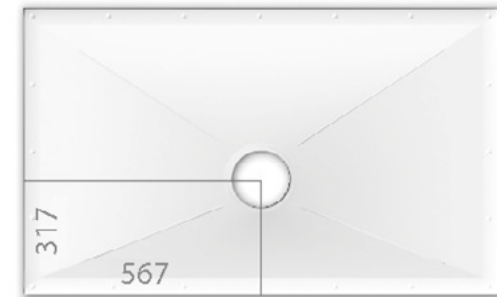

- Acrylic Capped ABS surface provides impact protection
- Honeycomb core provides flexibility with high compressive strength
- 160mm waste outlet

Wetroom Floor Former  
1400 x 900mm - 22mm Depth

Note: All dimensions specified have tolerance +/- 5mm