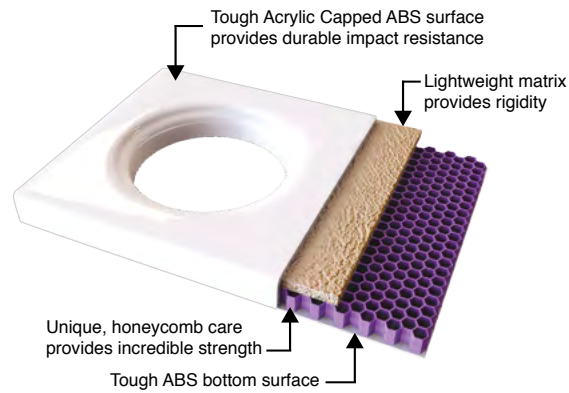

- Acrylic Capped ABS surface provides impact protection
- Honeycomb core provides flexibility with high compressive strength
- 160mm waste outlet

Wetroom Floor Former  
1400 x 900mm - 22mm Depth

Note: All dimensions specified have tolerance +/- 5mm