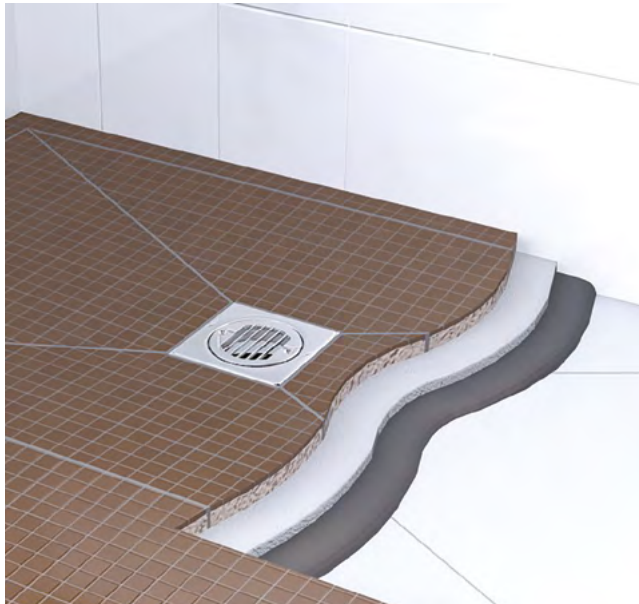

- Acrylic Capped ABS surface provides impact protection
- Honeycomb core provides flexibility with high compressive strength
- 160mm waste outlet

Wetroom Floor Former  
1400 x 900mm - 22mm Depth

Note: All dimensions specified have tolerance +/- 5mm