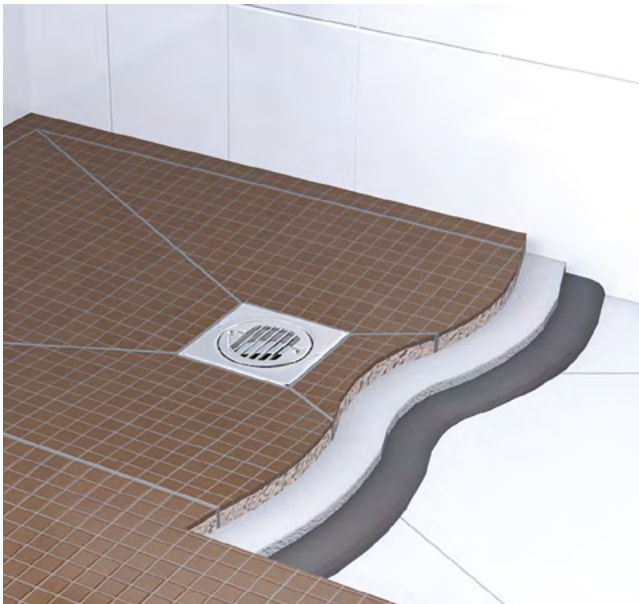

- Acrylic Capped ABS surface provides impact protection
- Honeycomb core provides flexibility with high compressive strength
- 160mm waste outlet

Wetroom Floor Former
900 x 900mm - 22mm Depth

Note: All dimensions specified have tolerance +/- 5mm