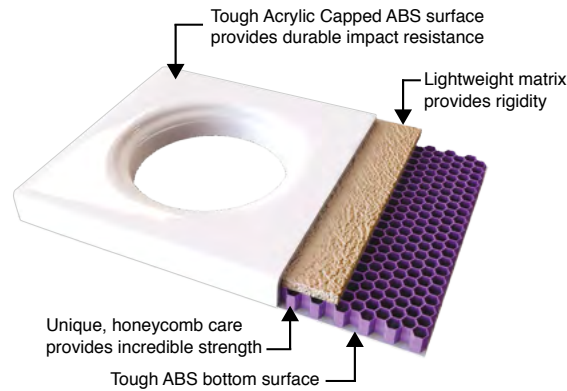

- Acrylic Capped ABS surface provides impact protection
- Honeycomb core provides flexibility with high compressive strength
- 160mm waste outlet

Wetroom Floor Former
900 x 900mm - 22mm Depth

Note: All dimensions specified have tolerance +/- 5mm