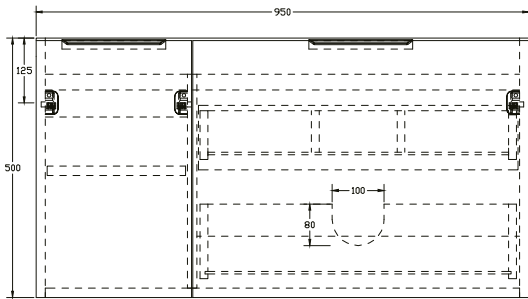

Axel 950mm Wall Unit with Carrara Worktop

SIZE: H 522 x W 962 x D 505mm

TAP HOLE(S): One

BASIN MATERIAL: Resin

UNIT FINISH: Gloss/Matt

Unit available in the following

Forest Green
Matt

Deep Blue
Matt

Lead Grey
Matt

White
Gloss

The information contained on this page was correct at date of issue. Fitting dimensions are provided as a guide only. Some variation may occur due to manufacturing tolerances. We pursue a policy of continuing improvement in design and performance of our products and so reserve the right to change specifications without prior notice.