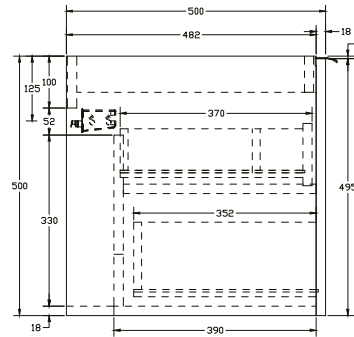

Axel 950mm Wall Unit with Carrara Worktop

SIZE: H 522 x W 962 x D 505mm

TAP HOLE(S): One

BASIN MATERIAL: Resin

UNIT FINISH: Gloss/Matt

Unit available in the following

Forest Green
Matt

Deep Blue
Matt

Lead Grey
Matt

White
Gloss

The information contained on this page was correct at date of issue. Fitting dimensions are provided as a guide only. Some variation may occur due to manufacturing tolerances. We pursue a policy of continuing improvement in design and performance of our products and so reserve the right to change specifications without prior notice.