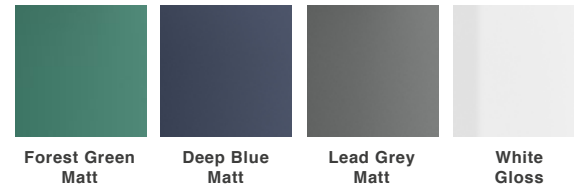

Axel 950mm Wall Unit with Carrara Worktop

SIZE: H 522 x W 962 x D 505mm

TAP HOLE(S): One

BASIN MATERIAL: Resin

UNIT FINISH: Gloss/Matt

Unit available in the following

Forest Green
Matt

Deep Blue
Matt