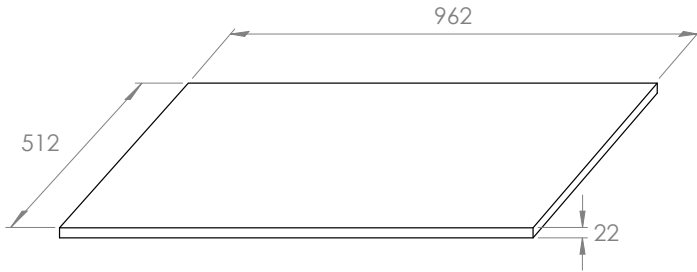

Axel 950mm Wall Unit with Carrara Worktop

SIZE: H 522 x W 962 x D 505mm

TAP HOLE(S): One

BASIN MATERIAL: Resin

UNIT FINISH: Gloss/Matt

Unit available in the following

Forest Green
Matt

Deep Blue
Matt

Lead Grey
Matt

White
Gloss

The information contained on this page was correct at date of issue. Fitting dimensions are provided as a guide only. Some variation may occur due to manufacturing tolerances. We pursue a policy of continuing improvement in design and performance of our products and so reserve the right to change specifications without prior notice.