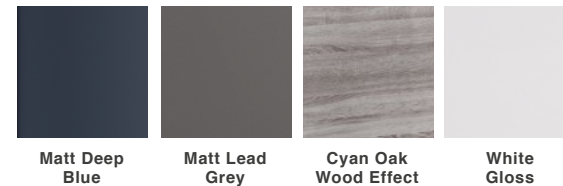

**SIZE:** H 540 x W 400 x D 220mm

**TAP HOLE(S):** One

**BASIN MATERIAL:** Resin

**UNIT FINISH:** Gloss/Matt/Wood Effect

Unit available in the following

The information contained on this page was correct at date of issue. Fitting dimensions are provided as a guide only. Some variation may occur due to manufacturing tolerances. We pursue a policy of continuing improvement in design and performance of our products and so reserve the right to change specifications without prior notice.