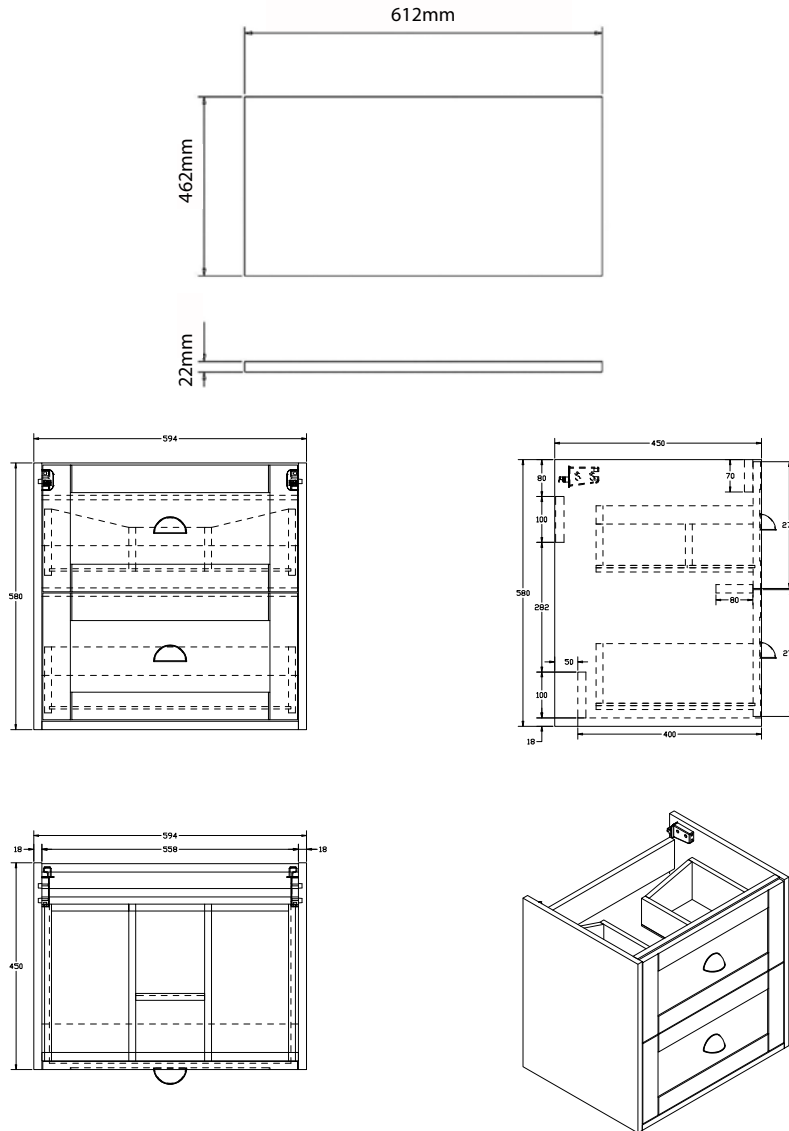

Clayton 600mm 2 Drawer Wall Unit with Carrara Worktop

SIZE: H 645 x W 612 x D 460mm

UNIT FINISH: Wood Effect

Unit available in the following

Ash Wood Effect

Indigo Ash Wood Effect

The information contained on this page was correct at date of issue. Fitting dimensions are provided as a guide only. Some variation may occur due to manufacturing tolerances. We pursue a policy of continuing improvement in design and performance of our products and so reserve the right to change specifications without prior notice.