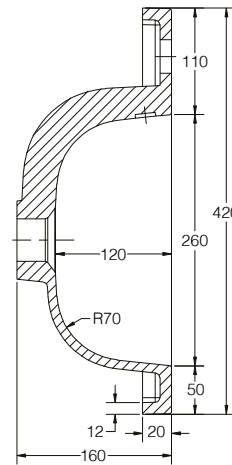

**SIZE:** H 160 x W 600 x D 420mm

**MATERIAL:** Resin

**TAP HOLE:** One

**COLOUR:** White

The information contained on this page was correct at date of issue. Fitting dimensions are provided as a guide only. Some variation may occur due to manufacturing tolerances. We pursue a policy of continuing improvement in design and performance of our products and so reserve the right to change specifications without prior notice.

**SIZE:** H 520 x W 600 x D 420mm (Includes Resin Basin)

**UNIT FINISH:** Gloss/Matt/Wood Effect

Unit available in the following

The information contained on this page was correct at date of issue. Fitting dimensions are provided as a guide only. Some variation may occur due to manufacturing tolerances. We pursue a policy of continuing improvement in design and performance of our products and so reserve the right to change specifications without prior notice.