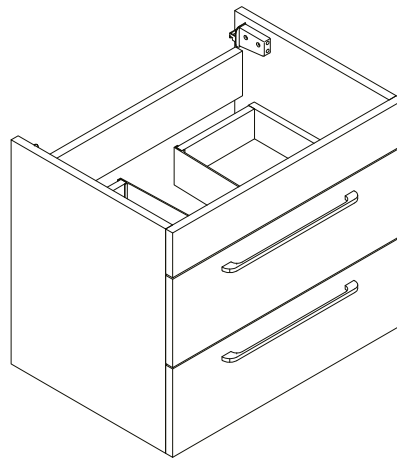

**SIZE:** H 160 x W 600 x D 420mm

**MATERIAL:** Resin

**TAP HOLE:** One

**COLOUR:** White

The information contained on this page was correct at date of issue. Fitting dimensions are provided as a guide only. Some variation may occur due to manufacturing tolerances. We pursue a policy of continuing improvement in design and performance of our products and so reserve the right to change specifications without prior notice.

**SIZE:** H 520 x W 600 x D 420mm (Includes Resin Basin)

**UNIT FINISH:** Gloss/Matt/Wood Effect

Unit available in the following

The information contained on this page was correct at date of issue. Fitting dimensions are provided as a guide only. Some variation may occur due to manufacturing tolerances. We pursue a policy of continuing improvement in design and performance of our products and so reserve the right to change specifications without prior notice.