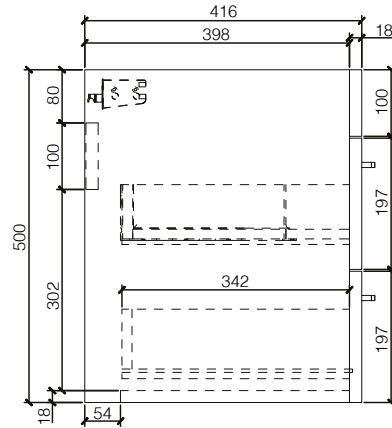

**SIZE:** H 160 x W 600 x D 420mm

**MATERIAL:** Resin

**TAP HOLE:** One

**COLOUR:** White

The information contained on this page was correct at date of issue. Fitting dimensions are provided as a guide only. Some variation may occur due to manufacturing tolerances. We pursue a policy of continuing improvement in design and performance of our products and so reserve the right to change specifications without prior notice.

**SIZE:** H 520 x W 600 x D 420mm (Includes Resin Basin)

**UNIT FINISH:** Gloss/Matt/Wood Effect

Unit available in the following

The information contained on this page was correct at date of issue. Fitting dimensions are provided as a guide only. Some variation may occur due to manufacturing tolerances. We pursue a policy of continuing improvement in design and performance of our products and so reserve the right to change specifications without prior notice.