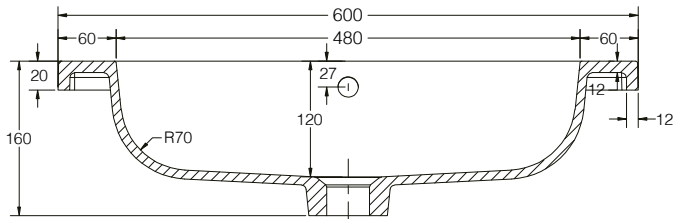

**SIZE:** H 160 x W 600 x D 420mm

**MATERIAL:** Resin

**TAP HOLE:** One

**COLOUR:** White

The information contained on this page was correct at date of issue. Fitting dimensions are provided as a guide only. Some variation may occur due to manufacturing tolerances. We pursue a policy of continuing improvement in design and performance of our products and so reserve the right to change specifications without prior notice.

**SIZE:** H 520 x W 600 x D 420mm (Includes Resin Basin)

**UNIT FINISH:** Gloss/Matt/Wood Effect

Unit available in the following

The information contained on this page was correct at date of issue. Fitting dimensions are provided as a guide only. Some variation may occur due to manufacturing tolerances. We pursue a policy of continuing improvement in design and performance of our products and so reserve the right to change specifications without prior notice.