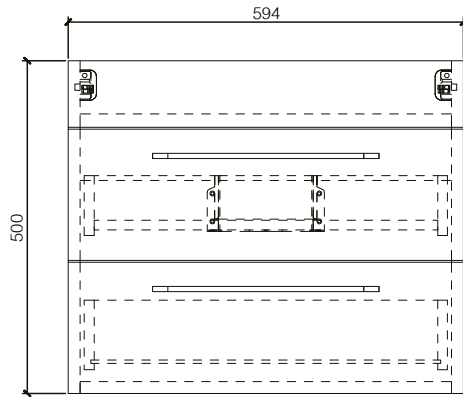

**SIZE:** H 160 x W 600 x D 420mm

**MATERIAL:** Resin

**TAP HOLE:** One

**COLOUR:** White

The information contained on this page was correct at date of issue. Fitting dimensions are provided as a guide only. Some variation may occur due to manufacturing tolerances. We pursue a policy of continuing improvement in design and performance of our products and so reserve the right to change specifications without prior notice.

**SIZE:** H 520 x W 600 x D 420mm (Includes Resin Basin)

**UNIT FINISH:** Gloss/Matt/Wood Effect

Unit available in the following

The information contained on this page was correct at date of issue. Fitting dimensions are provided as a guide only. Some variation may occur due to manufacturing tolerances. We pursue a policy of continuing improvement in design and performance of our products and so reserve the right to change specifications without prior notice.