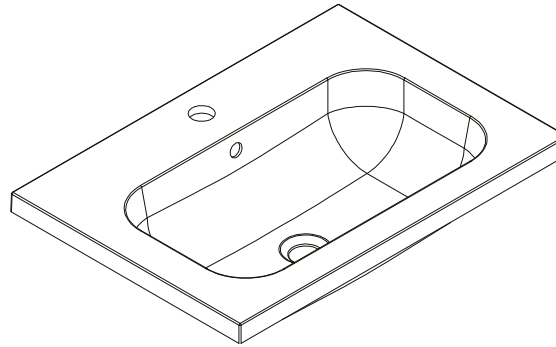

**SIZE:** H 160 x W 600 x D 420mm

**MATERIAL:** Resin

**TAP HOLE:** One

**COLOUR:** White

The information contained on this page was correct at date of issue. Fitting dimensions are provided as a guide only. Some variation may occur due to manufacturing tolerances. We pursue a policy of continuing improvement in design and performance of our products and so reserve the right to change specifications without prior notice.

**SIZE:** H 520 x W 600 x D 420mm (Includes Resin Basin)

**UNIT FINISH:** Gloss/Matt/Wood Effect

Unit available in the following

The information contained on this page was correct at date of issue. Fitting dimensions are provided as a guide only. Some variation may occur due to manufacturing tolerances. We pursue a policy of continuing improvement in design and performance of our products and so reserve the right to change specifications without prior notice.