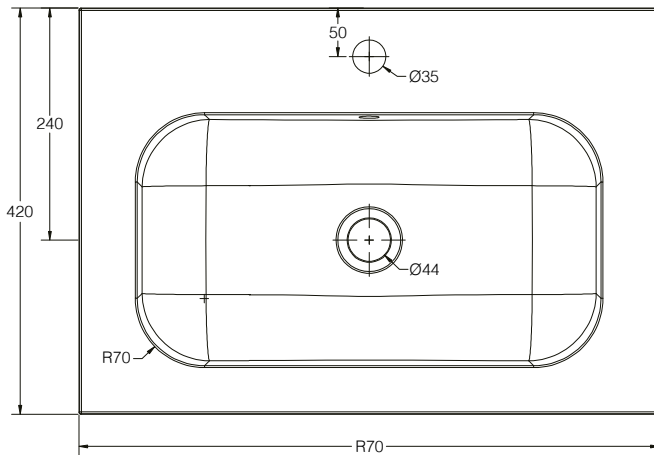

**SIZE:** H 160 x W 600 x D 420mm

**MATERIAL:** Resin

**TAP HOLE:** One

**COLOUR:** White

The information contained on this page was correct at date of issue. Fitting dimensions are provided as a guide only. Some variation may occur due to manufacturing tolerances. We pursue a policy of continuing improvement in design and performance of our products and so reserve the right to change specifications without prior notice.

**SIZE:** H 520 x W 600 x D 420mm (Includes Resin Basin)

**UNIT FINISH:** Gloss/Matt/Wood Effect

Unit available in the following

The information contained on this page was correct at date of issue. Fitting dimensions are provided as a guide only. Some variation may occur due to manufacturing tolerances. We pursue a policy of continuing improvement in design and performance of our products and so reserve the right to change specifications without prior notice.