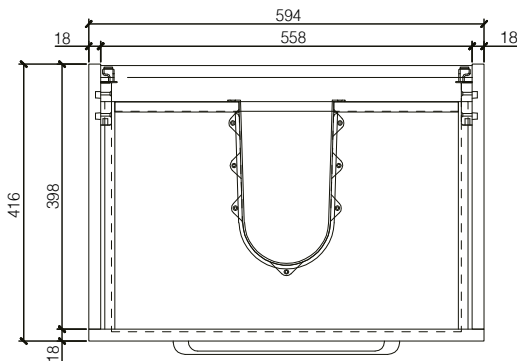

**SIZE:** H 160 x W 600 x D 420mm

**MATERIAL:** Resin

**TAP HOLE:** One

**COLOUR:** White

The information contained on this page was correct at date of issue. Fitting dimensions are provided as a guide only. Some variation may occur due to manufacturing tolerances. We pursue a policy of continuing improvement in design and performance of our products and so reserve the right to change specifications without prior notice.

**SIZE:** H 520 x W 600 x D 420mm (Includes Resin Basin)

**UNIT FINISH:** Gloss/Matt/Wood Effect

Unit available in the following

The information contained on this page was correct at date of issue. Fitting dimensions are provided as a guide only. Some variation may occur due to manufacturing tolerances. We pursue a policy of continuing improvement in design and performance of our products and so reserve the right to change specifications without prior notice.