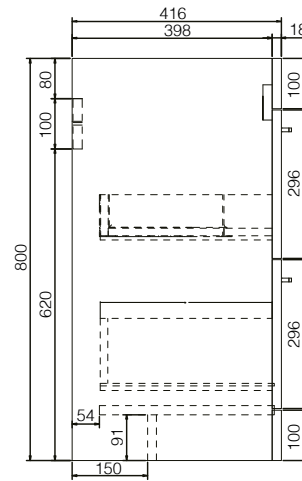

SIZE: H 160 x W 800 x D 420mm

MATERIAL: Resin

TAP HOLE: One

COLOUR: White

The information contained on this page was correct at date of issue. Fitting dimensions are provided as a guide only. Some variation may occur due to manufacturing tolerances. We pursue a policy of continuing improvement in design and performance of our products and so reserve the right to change specifications without prior notice.

SIZE: H 820 x W 800 x D 420mm (Includes Resin Basin)

UNIT FINISH: Gloss/Matt/Wood Effect

Unit available in the following

Matt Deep Blue

Matt Forest Green

Matt Lead Grey

Grey Oak Wood Effect

White Gloss

The information contained on this page was correct at date of issue. Fitting dimensions are provided as a guide only. Some variation may occur due to manufacturing tolerances. We pursue a policy of continuing improvement in design and performance of our products and so reserve the right to change specifications without prior notice.