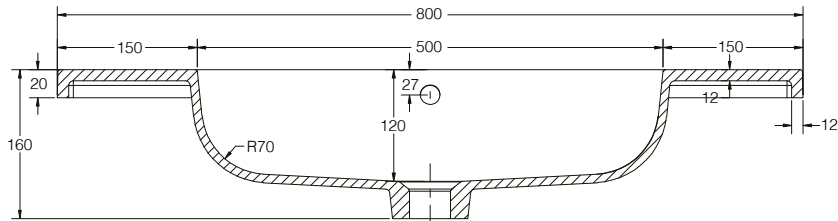

SIZE: H 160 x W 800 x D 420mm

MATERIAL: Resin

TAP HOLE: One

COLOUR: White

The information contained on this page was correct at date of issue. Fitting dimensions are provided as a guide only. Some variation may occur due to manufacturing tolerances. We pursue a policy of continuing improvement in design and performance of our products and so reserve the right to change specifications without prior notice.

SIZE: H 820 x W 800 x D 420mm (Includes Resin Basin)

UNIT FINISH: Gloss/Matt/Wood Effect

Unit available in the following

Matt Deep Blue

Matt Forest Green

Matt Lead Grey

Grey Oak Wood Effect

White Gloss