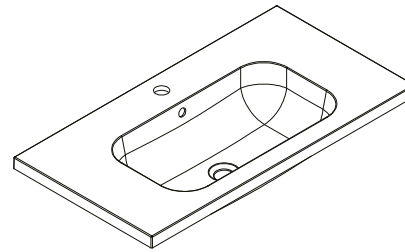

SIZE: H 160 x W 800 x D 420mm

MATERIAL: Resin

TAP HOLE: One

COLOUR: White

The information contained on this page was correct at date of issue. Fitting dimensions are provided as a guide only. Some variation may occur due to manufacturing tolerances. We pursue a policy of continuing improvement in design and performance of our products and so reserve the right to change specifications without prior notice.

SIZE: H 820 x W 800 x D 420mm (Includes Resin Basin)

UNIT FINISH: Gloss/Matt/Wood Effect

Unit available in the following

Matt Deep Blue

Matt Forest Green

Matt Lead Grey

Grey Oak Wood Effect

White Gloss