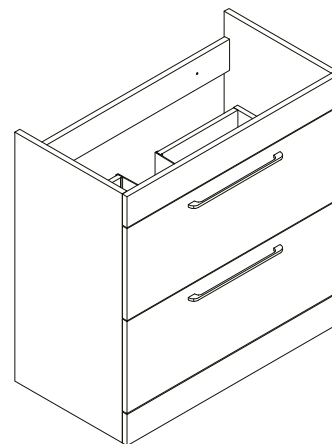

SIZE: H 160 x W 800 x D 420mm

MATERIAL: Resin

TAP HOLE: One

COLOUR: White

The information contained on this page was correct at date of issue. Fitting dimensions are provided as a guide only. Some variation may occur due to manufacturing tolerances. We pursue a policy of continuing improvement in design and performance of our products and so reserve the right to change specifications without prior notice.

SIZE: H 820 x W 800 x D 420mm (Includes Resin Basin)

UNIT FINISH: Gloss/Matt/Wood Effect

Unit available in the following

Matt Deep Blue

Matt Forest Green

Matt Lead Grey

Grey Oak Wood Effect

White Gloss