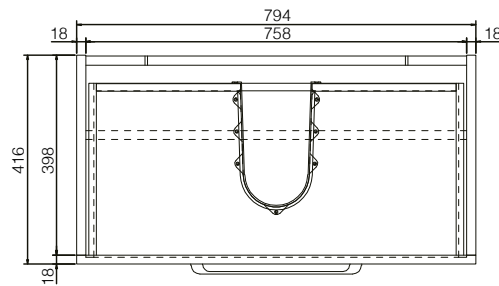

SIZE: H 160 x W 800 x D 420mm

MATERIAL: Resin

TAP HOLE: One

COLOUR: White

The information contained on this page was correct at date of issue. Fitting dimensions are provided as a guide only. Some variation may occur due to manufacturing tolerances. We pursue a policy of continuing improvement in design and performance of our products and so reserve the right to change specifications without prior notice.

SIZE: H 820 x W 800 x D 420mm (Includes Resin Basin)

UNIT FINISH: Gloss/Matt/Wood Effect

Unit available in the following

Matt Deep Blue

Matt Forest Green

Matt Lead Grey

Grey Oak Wood Effect

White Gloss

The information contained on this page was correct at date of issue. Fitting dimensions are provided as a guide only. Some variation may occur due to manufacturing tolerances. We pursue a policy of continuing improvement in design and performance of our products and so reserve the right to change specifications without prior notice.