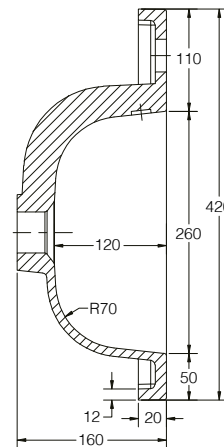

SIZE: H 160 x W 800 x D 420mm

MATERIAL: Resin

TAP HOLE: One

COLOUR: White

The information contained on this page was correct at date of issue. Fitting dimensions are provided as a guide only. Some variation may occur due to manufacturing tolerances. We pursue a policy of continuing improvement in design and performance of our products and so reserve the right to change specifications without prior notice.

SIZE: H 820 x W 800 x D 420mm (Includes Resin Basin)

UNIT FINISH: Gloss/Matt/Wood Effect

Unit available in the following

Matt Deep Blue

Matt Forest Green

Matt Lead Grey

Grey Oak Wood Effect

White Gloss

The information contained on this page was correct at date of issue. Fitting dimensions are provided as a guide only. Some variation may occur due to manufacturing tolerances. We pursue a policy of continuing improvement in design and performance of our products and so reserve the right to change specifications without prior notice.