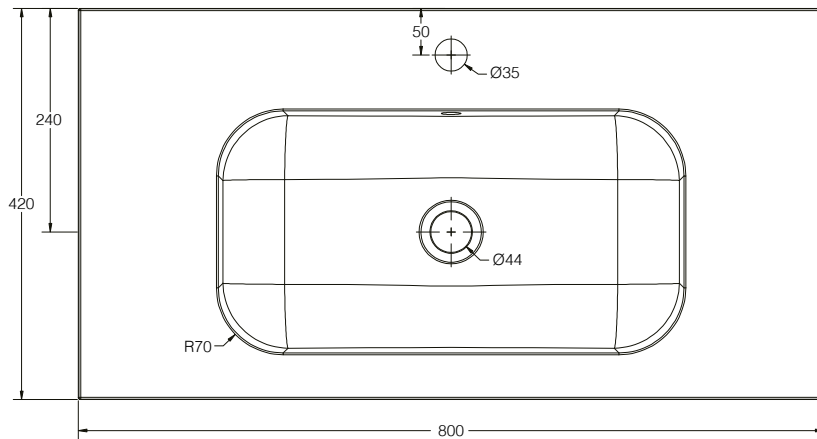

SIZE: H 160 x W 800 x D 420mm

MATERIAL: Resin

TAP HOLE: One

COLOUR: White

The information contained on this page was correct at date of issue. Fitting dimensions are provided as a guide only. Some variation may occur due to manufacturing tolerances. We pursue a policy of continuing improvement in design and performance of our products and so reserve the right to change specifications without prior notice.

SIZE: H 820 x W 800 x D 420mm (Includes Resin Basin)

UNIT FINISH: Gloss/Matt/Wood Effect

Unit available in the following

Matt Deep Blue

Matt Forest Green

Matt Lead Grey

Grey Oak Wood Effect

White Gloss