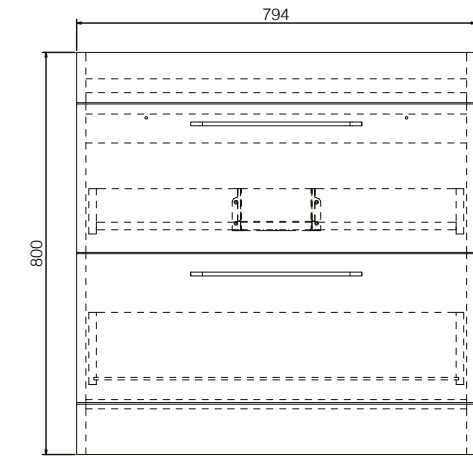

SIZE: H 160 x W 800 x D 420mm

MATERIAL: Resin

TAP HOLE: One

COLOUR: White

The information contained on this page was correct at date of issue. Fitting dimensions are provided as a guide only. Some variation may occur due to manufacturing tolerances. We pursue a policy of continuing improvement in design and performance of our products and so reserve the right to change specifications without prior notice.

SIZE: H 820 x W 800 x D 420mm (Includes Resin Basin)

UNIT FINISH: Gloss/Matt/Wood Effect

Unit available in the following

Matt Deep Blue

Matt Forest Green

Matt Lead Grey

Grey Oak Wood Effect

White Gloss