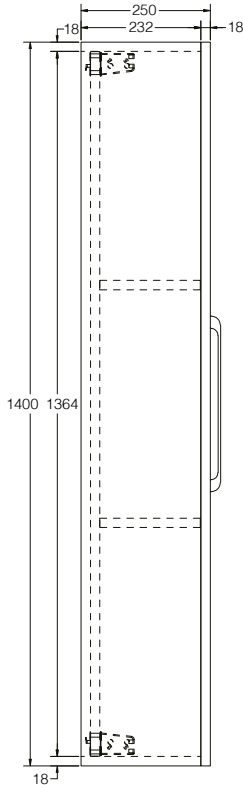

SIZE: H 1400 x W 350 x D 250mm

SHELVES: 3 Shelf Levels

UNIT FINISH: Gloss/Matt/Wood Effect

Unit available in the following

Matt Deep Blue

Matt Forest Green

Matt Lead Grey

Grey Oak Wood Effect

White Gloss

The information contained on this page was correct at date of issue. Fitting dimensions are provided as a guide only. Some variation may occur due to manufacturing tolerances. We pursue a policy of continuing improvement in design and performance of our products and so reserve the right to change specifications without prior notice.