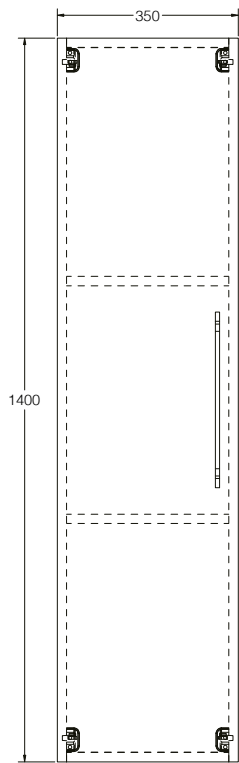

SIZE: H 1400 x W 350 x D 250mm

SHELVES: 3 Shelf Levels

UNIT FINISH: Gloss/Matt/Wood Effect

Unit available in the following

Matt Deep Blue

Matt Forest Green

Matt Lead Grey

Grey Oak Wood Effect

White Gloss

The information contained on this page was correct at date of issue. Fitting dimensions are provided as a guide only. Some variation may occur due to manufacturing tolerances. We pursue a policy of continuing improvement in design and performance of our products and so reserve the right to change specifications without prior notice.