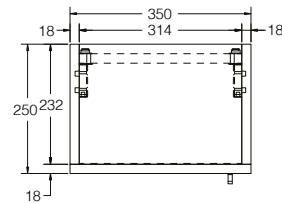

SIZE: H 1400 x W 350 x D 250mm

SHELVES: 3 Shelf Levels

UNIT FINISH: Gloss/Matt/Wood Effect

Unit available in the following

Matt Deep Blue

Matt Forest Green

Matt Lead Grey

Grey Oak Wood Effect

White Gloss

The information contained on this page was correct at date of issue. Fitting dimensions are provided as a guide only. Some variation may occur due to manufacturing tolerances. We pursue a policy of continuing improvement in design and performance of our products and so reserve the right to change specifications without prior notice.